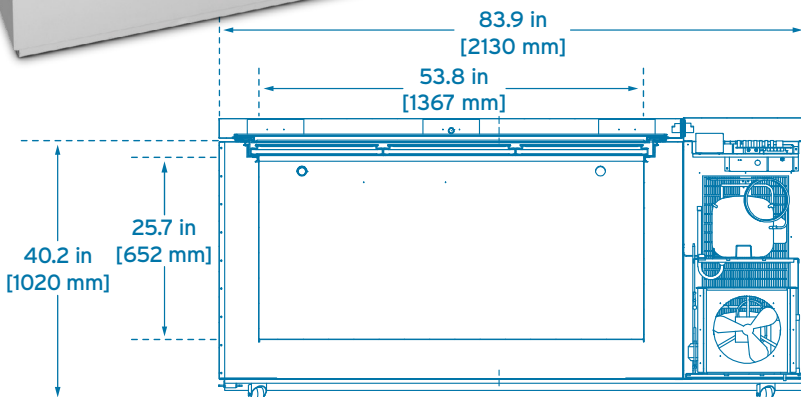

Blizzard[®] NU-99729VFT

Capacity: 25.75 ft³ [729 L]

20 Racks (5 Rows x 5 Columns)

500 Boxes (2 in [5 cm])

50,000 Vials (2 mL)

Electrical:

100-230 V
50-60 Hz
15-20 A

Unit Depth: 38.9 in [988 mm]
Shelf Depth: 26.8 in [680 mm]

Blizzard[®] NU-99828J

Capacity: 29.2 ft³ [828 L]

24 Racks (5 Rows x 5 Columns)

600 Boxes (2 in [5 cm])

60,000 Vials (2 mL)

Electrical:

220V / 60Hz

230V / 50Hz

Unit Depth: 38.6 in [980 mm]

Shelf Depth: 26.8 in [680 mm]

Blizzard[®] NU-99420J

Capacity: 14.8 ft³ [420 L]

27 Racks (10 Rows x 1 Column)

270 Boxes (2 in [5 cm])

27,000 Vials (2 mL)

Unit Depth: 34.3 in [870 mm]