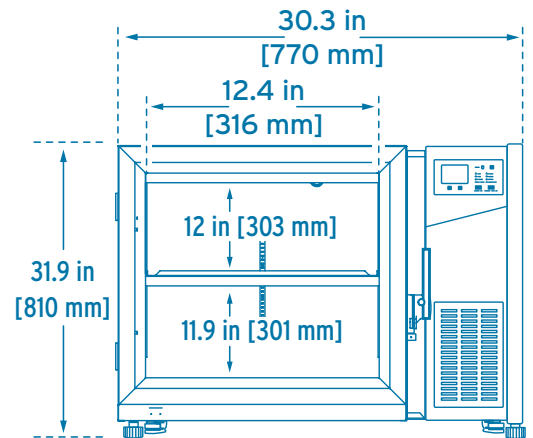

2" [5 cm] Box
can hold up to
100 2mL vials

Blizzard[®] NU-99100J Capacity: 3.5 ft³ [100 L]

4 Racks (5 Rows x 3 Columns)

60 Boxes (2 in [5 cm])

6000 Vials (2 mL)

Electrical:
115V / 60Hz
230V / 50Hz

Unit Depth: 26 in [660 mm]
Shelf Depth: 16.7 in [424 mm]

Blizzard[®] NU-99338J

Capacity: 11.9 ft³ [338 L]

12* Racks (6x 4 Rows / 4 Columns)
(6x 5 Rows / 4 Columns)

216 Boxes (2 in [5 cm])

21,600 Vials (2 mL)

Electrical:

115V / 60Hz
220V / 60Hz
230V / 50Hz

Unit Depth: 35.2 in [894 mm]
Shelf Depth: 23.4 in [595 mm]

Blizzard[®] NU-99578J

Capacity: 20.4 ft³ [578 L]

16 Racks (5 Rows x 5 Columns)

400 Boxes (2 in [5 cm])

40,000 Vials (2 mL)

Electrical:

115V / 60Hz
220V / 60Hz
230V / 50Hz

Unit Depth: 38.6 in [980 mm]
Shelf Depth: 26.8 in [680 mm]

Blizzard[®] NU-99728J

Capacity: 25.7 ft³ [728 L]

20 Racks (5 Rows x 5 Columns)

500 Boxes (2 in [5 cm])

50,000 Vials (2 mL)

Electrical:

115V / 60Hz
220V / 60Hz
230V / 50Hz

Unit Depth: 38.6 in [980 mm]
Shelf Depth: 26.8 in [680 mm]