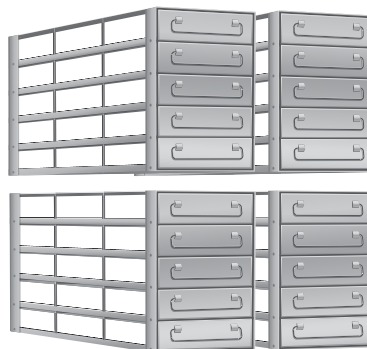

-86°C ULTRALOW FREEZER RACK CAPACITY

Why Use Freezer Racks?

If your ultralow freezer is being used to store small samples, storage racks and boxes provide a much more efficient use of internal space. Storage racks come in various sizes, usually denoted by the amount of rows and columns each rack can contain. The number of rows and columns needed will depend on the capacity of your unit.

2" [5 cm] Box
can hold up to
100 2mL vials

Blizzard[®] NU-99100J Capacity: 3.5 ft³ [100 L]

4 Racks (5 Rows x 3 Columns)

60 Boxes (2 in [5 cm])

6000 Vials (2 mL)

Electrical:
115V / 60Hz
230V / 50Hz

Unit Depth: 26 in [660 mm]
Shelf Depth: 16.7 in [424 mm]

Blizzard[®] NU-99338J

Capacity: 11.9 ft³ [338 L]

12* Racks (6x 4 Rows / 4 Columns)
(6x 5 Rows / 4 Columns)

216 Boxes (2 in [5 cm])

21,600 Vials (2 mL)

Electrical:

115V / 60Hz
220V / 60Hz
230V / 50Hz

Unit Depth: 35.2 in [894 mm]
Shelf Depth: 23.4 in [595 mm]

Blizzard[®] NU-99578J

Capacity: 20.4 ft³ [578 L]

16 Racks (5 Rows x 5 Columns)

400 Boxes (2 in [5 cm])

40,000 Vials (2 mL)

Electrical:

115V / 60Hz
220V / 60Hz
230V / 50Hz

Unit Depth: 38.6 in [980 mm]
Shelf Depth: 26.8 in [680 mm]