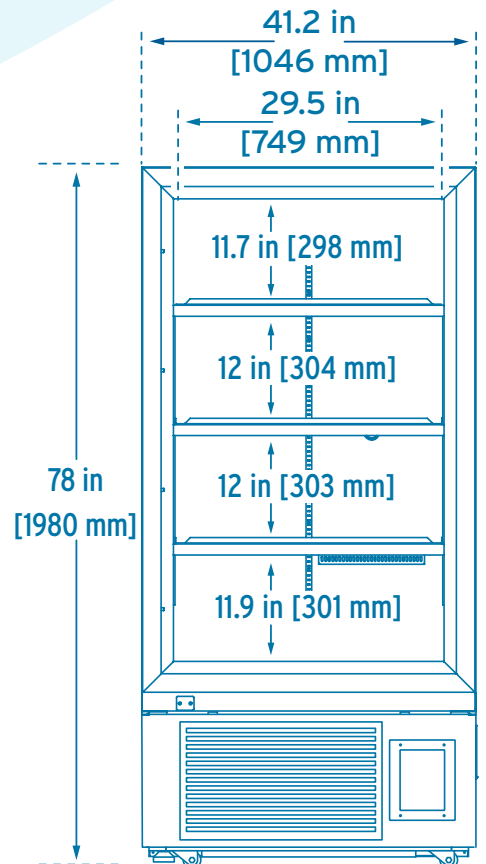

Blizzard[®] NU-99728J

Capacity: 25.7 ft³ [728 L]

20 Racks (5 Rows x 5 Columns)

500 Boxes (2 in [5 cm])

50,000 Vials (2 mL)

Electrical:

115V / 60Hz
220V / 60Hz
230V / 50Hz

Unit Depth: 38.6 in [980 mm]
Shelf Depth: 26.8 in [680 mm]

Blizzard[®] NU-99729VFT

Capacity: 25.75 ft³ [729 L]

20 Racks (5 Rows x 5 Columns)

500 Boxes (2 in [5 cm])

50,000 Vials (2 mL)

Electrical:

100-230 V
50-60 Hz
15-20 A

Unit Depth: 38.9 in [988 mm]
Shelf Depth: 26.8 in [680 mm]

Blizzard[®] NU-99828J

Capacity: 29.2 ft³ [828 L]

24 Racks (5 Rows x 5 Columns)

600 Boxes (2 in [5 cm])

60,000 Vials (2 mL)

Electrical:

220V / 60Hz

230V / 50Hz

Unit Depth: 38.6 in [980 mm]

Shelf Depth: 26.8 in [680 mm]

Blizzard[®] NU-99420J

Capacity: 14.8 ft³ [420 L]

27 Racks (10 Rows x 1 Column)

270 Boxes (2 in [5 cm])

27,000 Vials (2 mL)

Unit Depth: 34.3 in [870 mm]