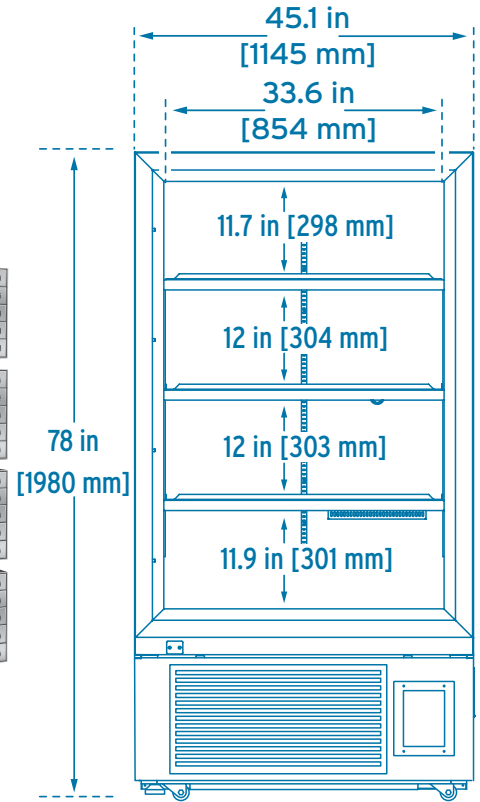

Blizzard[®] NU-99338J

Capacity: 11.9 ft³ [338 L]

12* Racks (6x 4 Rows / 4 Columns)
(6x 5 Rows / 4 Columns)

216 Boxes (2 in [5 cm])

21,600 Vials (2 mL)

Electrical:

115V / 60Hz
220V / 60Hz
230V / 50Hz

Unit Depth: 35.2 in [894 mm]
Shelf Depth: 23.4 in [595 mm]

Blizzard[®] NU-99729VFT

Capacity: 25.75 ft³ [729 L]

20 Racks (5 Rows x 5 Columns)

500 Boxes (2 in [5 cm])

50,000 Vials (2 mL)

Electrical:

100-230 V
50-60 Hz
15-20 A

Unit Depth: 38.9 in [988 mm]
Shelf Depth: 26.8 in [680 mm]

Blizzard[®] NU-99828J

Capacity: 29.2 ft³ [828 L]

24 Racks (5 Rows x 5 Columns)

600 Boxes (2 in [5 cm])

60,000 Vials (2 mL)

Electrical:

220V / 60Hz

230V / 50Hz

Unit Depth: 38.6 in [980 mm]

Shelf Depth: 26.8 in [680 mm]

Blizzard[®] NU-99420J

Capacity: 14.8 ft³ [420 L]

27 Racks (10 Rows x 1 Column)

270 Boxes (2 in [5 cm])

27,000 Vials (2 mL)

Unit Depth: 34.3 in [870 mm]