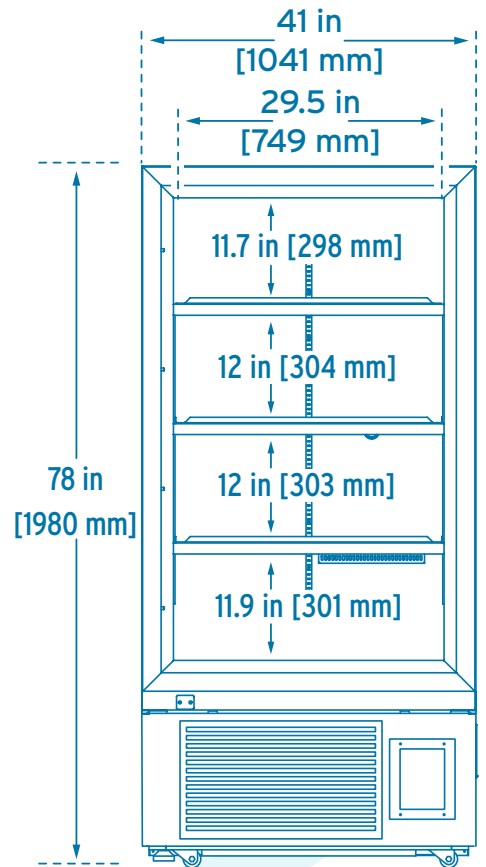

Blizzard[®] NU-99578J

Capacity: 20.4 ft³ [578 L]

16 Racks (5 Rows x 5 Columns)

400 Boxes (2 in [5 cm])

40,000 Vials (2 mL)

Electrical:

115V / 60Hz
220V / 60Hz
230V / 50Hz

Unit Depth: 38.6 in [980 mm]
Shelf Depth: 26.8 in [680 mm]

Blizzard[®] NU-99728J

Capacity: 25.7 ft³ [728 L]

20 Racks (5 Rows x 5 Columns)

500 Boxes (2 in [5 cm])

50,000 Vials (2 mL)

Electrical:

115V / 60Hz
220V / 60Hz
230V / 50Hz

Unit Depth: 38.6 in [980 mm]
Shelf Depth: 26.8 in [680 mm]

Blizzard[®] NU-99729VFT

Capacity: 25.75 ft³ [729 L]

20 Racks (5 Rows x 5 Columns)

500 Boxes (2 in [5 cm])

50,000 Vials (2 mL)

Electrical:

100-230 V
50-60 Hz
15-20 A

Unit Depth: 38.9 in [988 mm]
Shelf Depth: 26.8 in [680 mm]

Unit Depth: 38.6 in [980 mm]

Shelf Depth: 26.8 in [680 mm]

Blizzard[®] NU-99420J

Capacity: 14.8 ft³ [420 L]

27 Racks (10 Rows x 1 Column)

270 Boxes (2 in [5 cm])

27,000 Vials (2 mL)

Unit Depth: 34.3 in [870 mm]