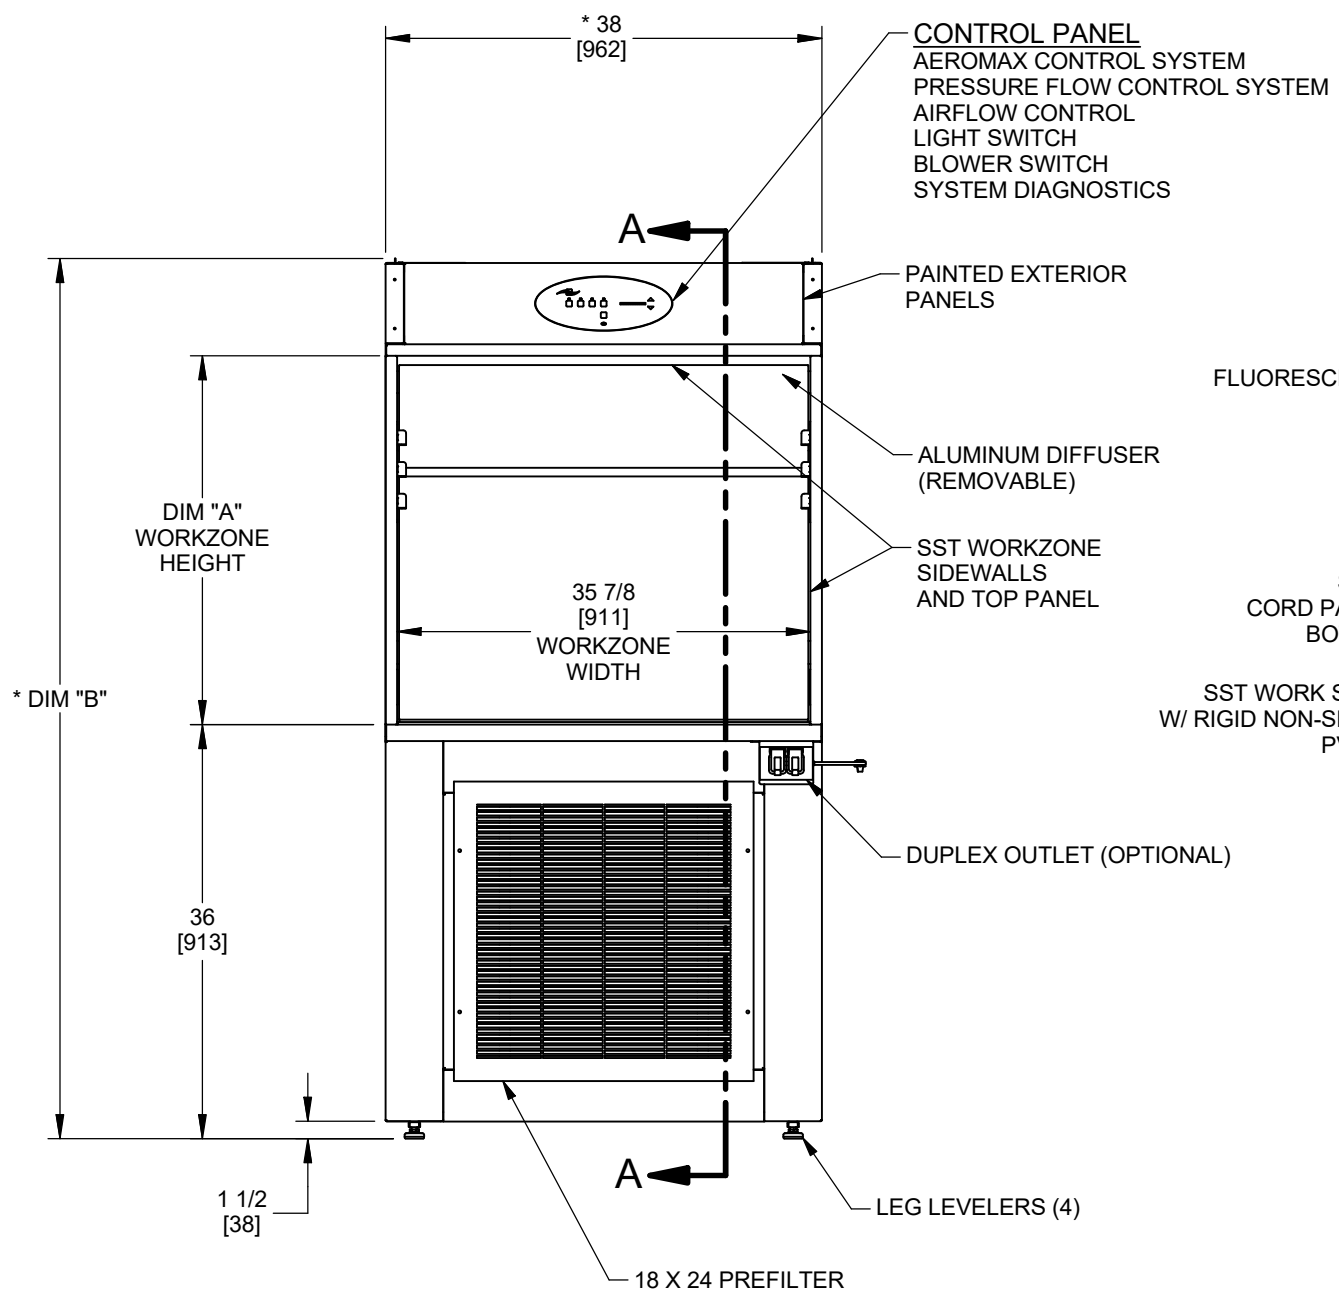

REV	ECO	DESCRIPTION	DATE	DFTM	CHKD
D	13949	CORRECTED OVERALL HEIGHT DIMENSIONS	1/23/2019	TH	BK

MODEL DIMS			
MODEL	DIM "A"	DIM "B"	HEPA FILTER SIZE
NU-340-330	32 [813]	76 3/8 [1940]	34 [864] X 30 [762] X 3 [76]
NU-340-336	38 [965]	82 3/8 [2092]	34 [864] X 36 [914] X 3 [76]

* OVERALL DIMENSIONAL TOLERANCE ±1/4" [6.35]
ALL OTHER DIMENSIONS ±1/8" [3.17]

TITLE: NU-340-300 HORIZONTAL AIRFLOW CONSOLE

DFTM LS	DATE 3/14/2018	CHKD BP	SHEET 1 OF 1
DRAWING NUMBER		BCD-19802	

D

INCH MILLIMETER