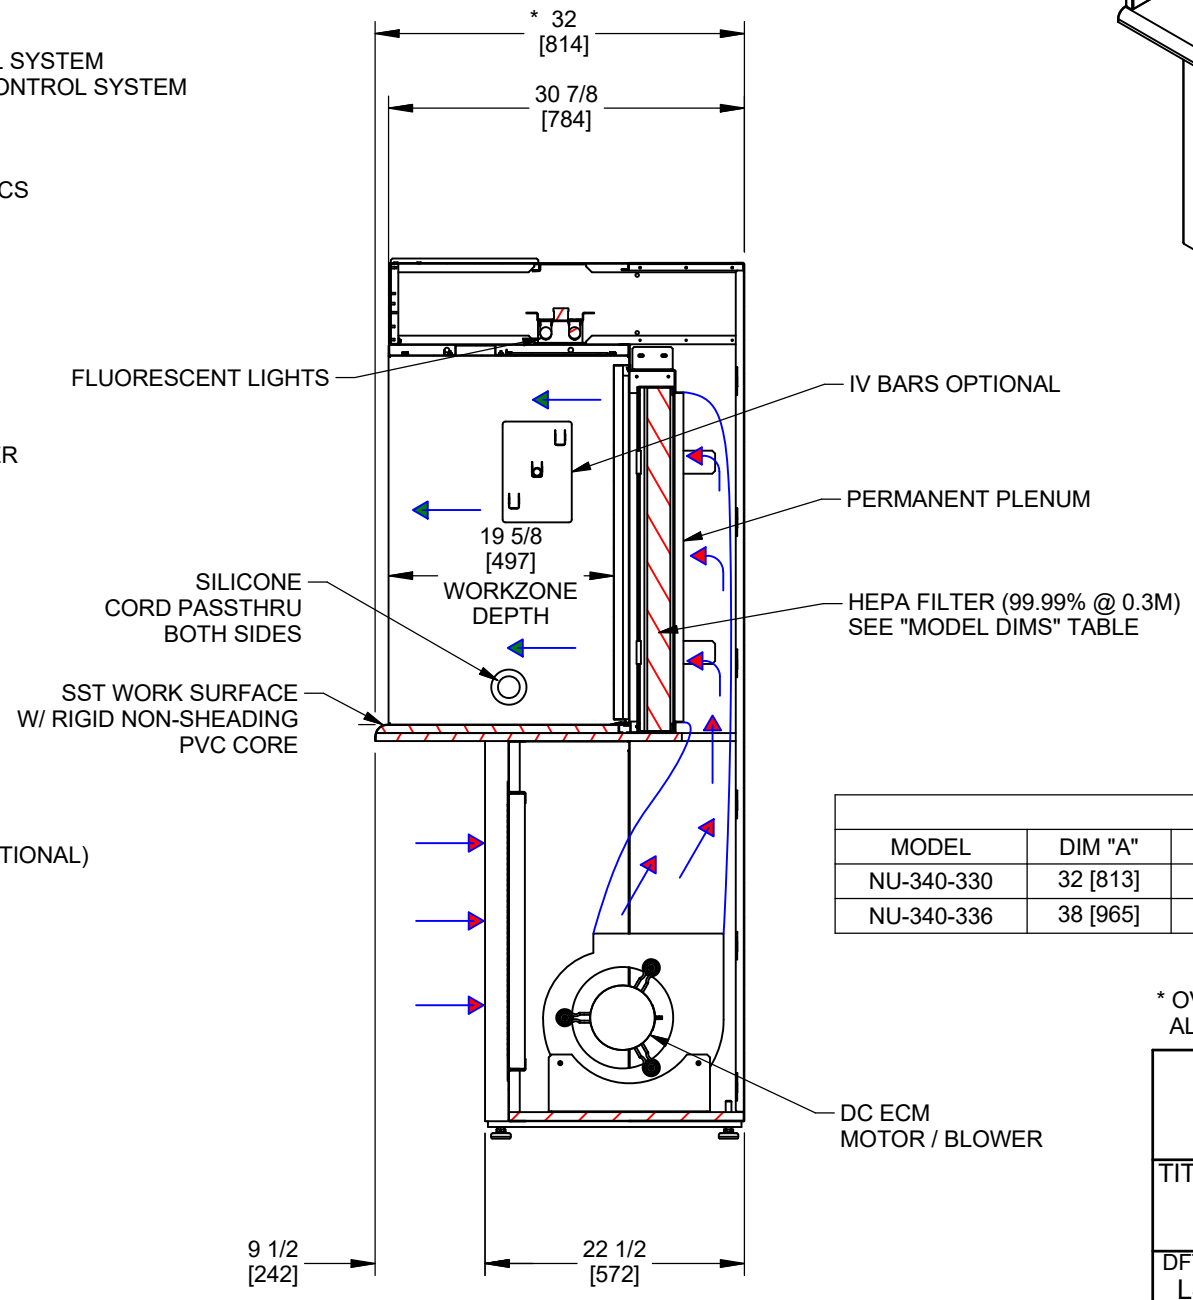

REV	ECO	DESCRIPTION	DATE	DFTM	CHKD
D	13949	CORRECTED OVERALL HEIGHT DIMENSIONS	1/23/2019	TH	BK

MODEL DIMS			
MODEL	DIM "A"	DIM "B"	HEPA FILTER SIZE
NU-340-330	32 [813]	76 3/8 [1940]	34 [864] X 30 [762] X 3 [76]
NU-340-336	38 [965]	82 3/8 [2092]	34 [864] X 36 [914] X 3 [76]

* OVERALL DIMENSIONAL TOLERANCE ±1/4" [6.35]
ALL OTHER DIMENSIONS ±1/8" [3.17]

TITLE: NU-340-300 HORIZONTAL AIRFLOW CONSOLE

DFTM LS	DATE 3/14/2018	CHKD BP	SHEET 1 OF 1
DRAWING NUMBER		BCD-19802	

D

INCH MILLIMETER