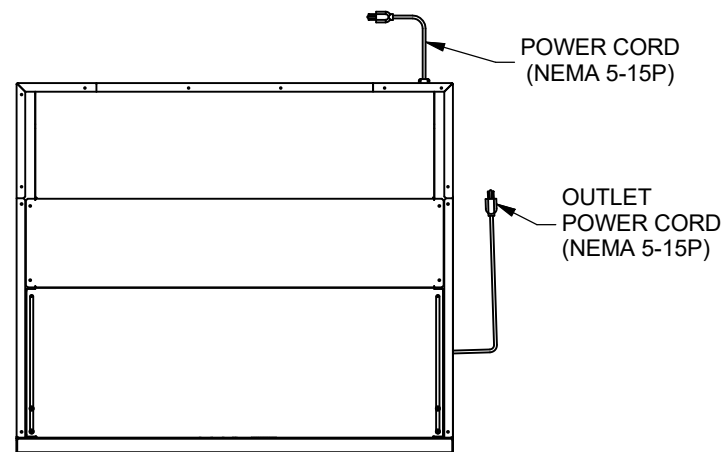

REV	ECO	DESCRIPTION	DATE	DFTM	CHKD
D	13949	CORRECTED OVERALL HEIGHT DIMENSIONS	1/23/2019	TH	BK

MODEL DIMS			
MODEL	DIM "A"	DIM "B"	HEPA FILTER SIZE
NU-340-330	32 [813]	76 3/8 [1940]	34 [864] X 30 [762] X 3 [76]
NU-340-336	38 [965]	82 3/8 [2092]	34 [864] X 36 [914] X 3 [76]

* OVERALL DIMENSIONAL TOLERANCE ±1/4" [6.35]
ALL OTHER DIMENSIONS ±1/8" [3.17]

TITLE: NU-340-300 HORIZONTAL AIRFLOW CONSOLE

DFTM LS	DATE 3/14/2018	CHKD BP	SHEET 1 OF 1
DRAWING NUMBER		BCD-19802	

D

INCH MILLIMETER