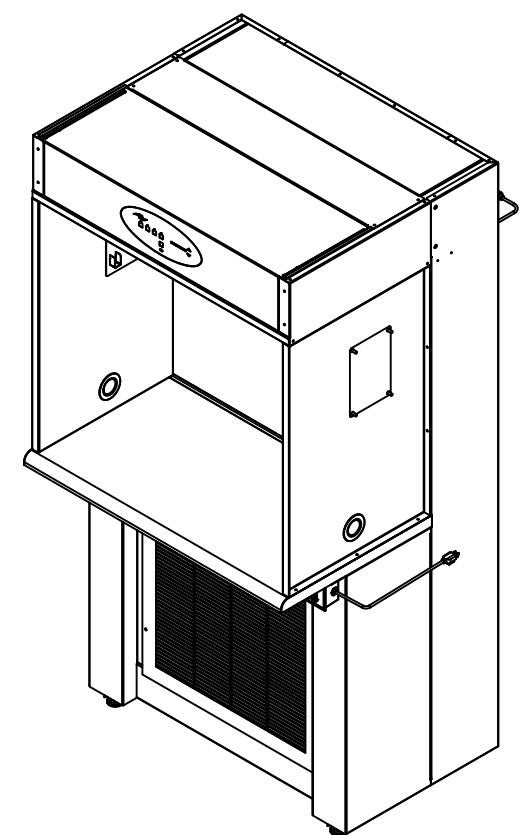

REV	ECO	DESCRIPTION	DATE	DFTM	CHKD
D	13949	CORRECTED OVERALL HEIGHT DIMENSIONS	1/23/2019	TH	BK

MODEL DIMS			
MODEL	DIM "A"	DIM "B"	HEPA FILTER SIZE
NU-340-330	32 [813]	76 3/8 [1940]	34 [864] X 30 [762] X 3 [76]
NU-340-336	38 [965]	82 3/8 [2092]	34 [864] X 36 [914] X 3 [76]

* OVERALL DIMENSIONAL TOLERANCE ±1/4" [6.35]
ALL OTHER DIMENSIONS ±1/8" [3.17]

TITLE: NU-340-300 HORIZONTAL AIRFLOW CONSOLE

DFTM LS	DATE 3/14/2018	CHKD BP	SHEET 1 OF 1
DRAWING NUMBER		BCD-19802	

D

INCH MILLIMETER