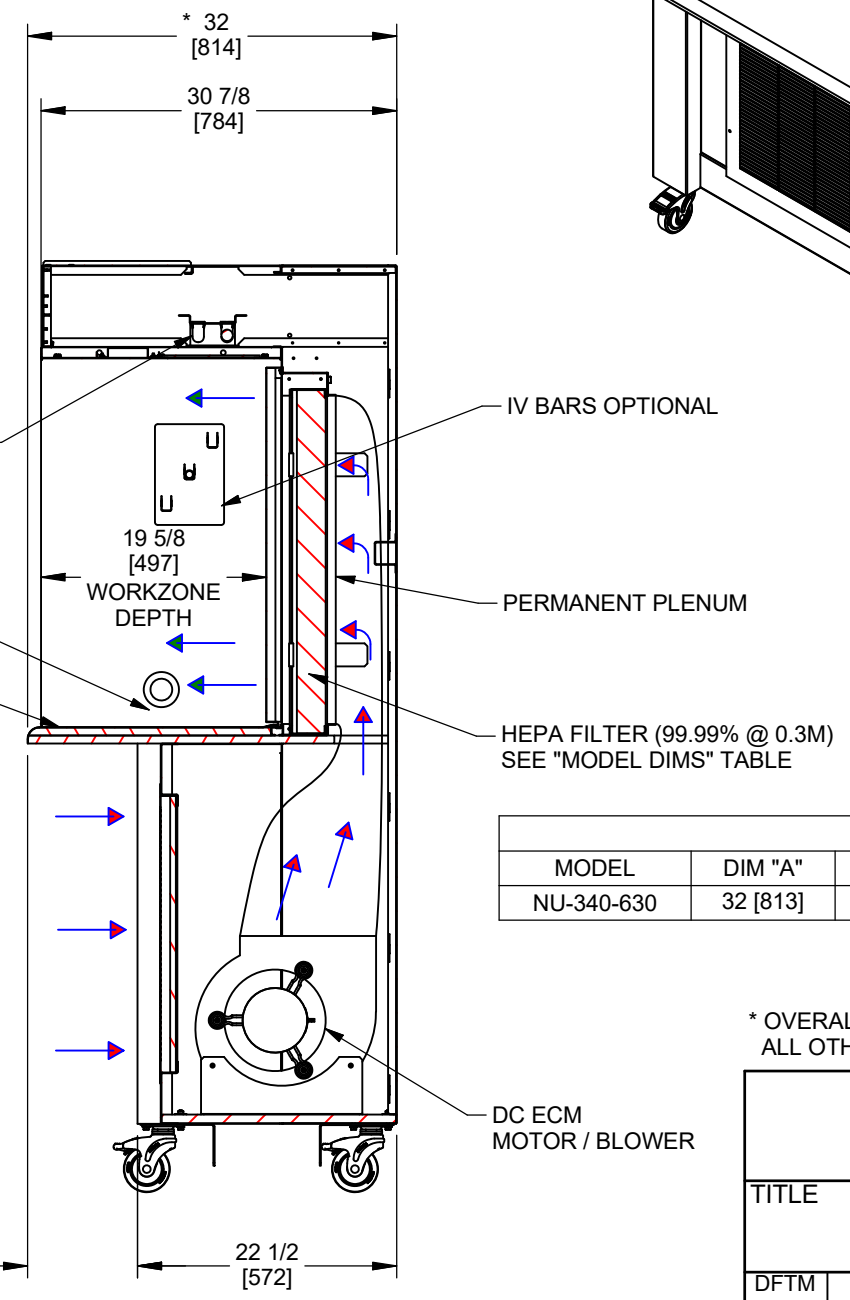

REV	ECO	DESCRIPTION	DATE	DFTM	CHKD
A	13949	RELEASED TO PRODUCTION	1/23/2019	TH	BK

MODEL DIMS			
MODEL	DIM "A"	DIM "B"	HEPA FILTER SIZE
NU-340-630	32 [813]	80 1/2 [2045]	70 [1778] X 30 [762] X 3 [76]

\* OVERALL DIMENSIONAL TOLERANCE ±1/4" [6.35]  
ALL OTHER DIMENSIONS ±1/8" [3.17]

TITLE NU-340-600 HORIZONTAL AIRFLOW CONSOLE W/ CASTORS			
DFTM TH	DATE 1/23/2019	CHKD BK	SHEET 1 OF 1
DRAWING NUMBER BCD-20630		A	

SECTION A-A

INCH  
MILLIMETER