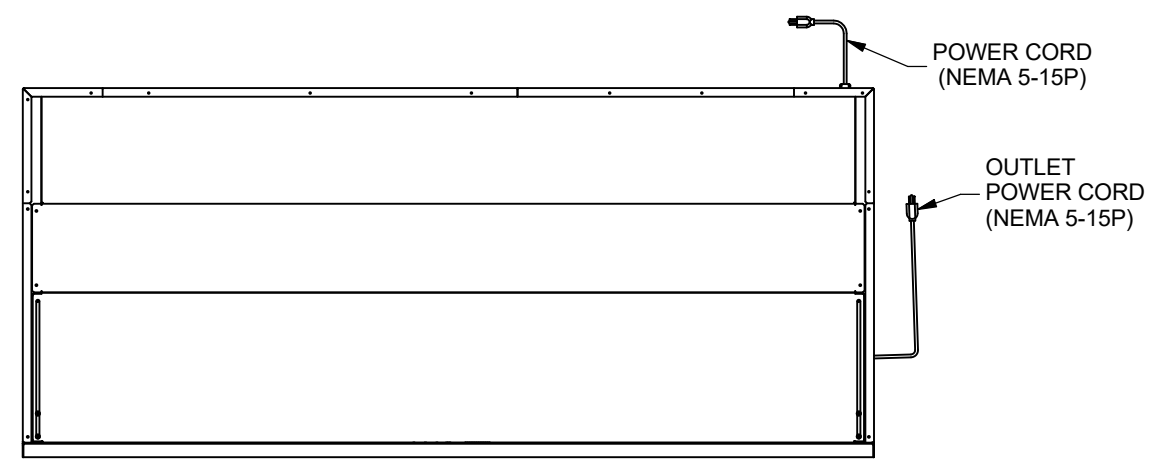

REV	ECO	DESCRIPTION	DATE	DFTM	CHKD
A	13949	RELEASED TO PRODUCTION	1/23/2019	TH	BK

MODEL DIMS			
MODEL	DIM "A"	DIM "B"	HEPA FILTER SIZE
NU-340-630	32 [813]	80 1/2 [2045]	70 [1778] X 30 [762] X 3 [76]

\* OVERALL DIMENSIONAL TOLERANCE ±1/4" [6.35]  
ALL OTHER DIMENSIONS ±1/8" [3.17]

TITLE NU-340-600 HORIZONTAL AIRFLOW CONSOLE W/ CASTORS			
DFTM TH	DATE 1/23/2019	CHKD BK	SHEET 1 OF 1
DRAWING NUMBER BCD-20630		A	

SECTION A-A

INCH  
MILLIMETER