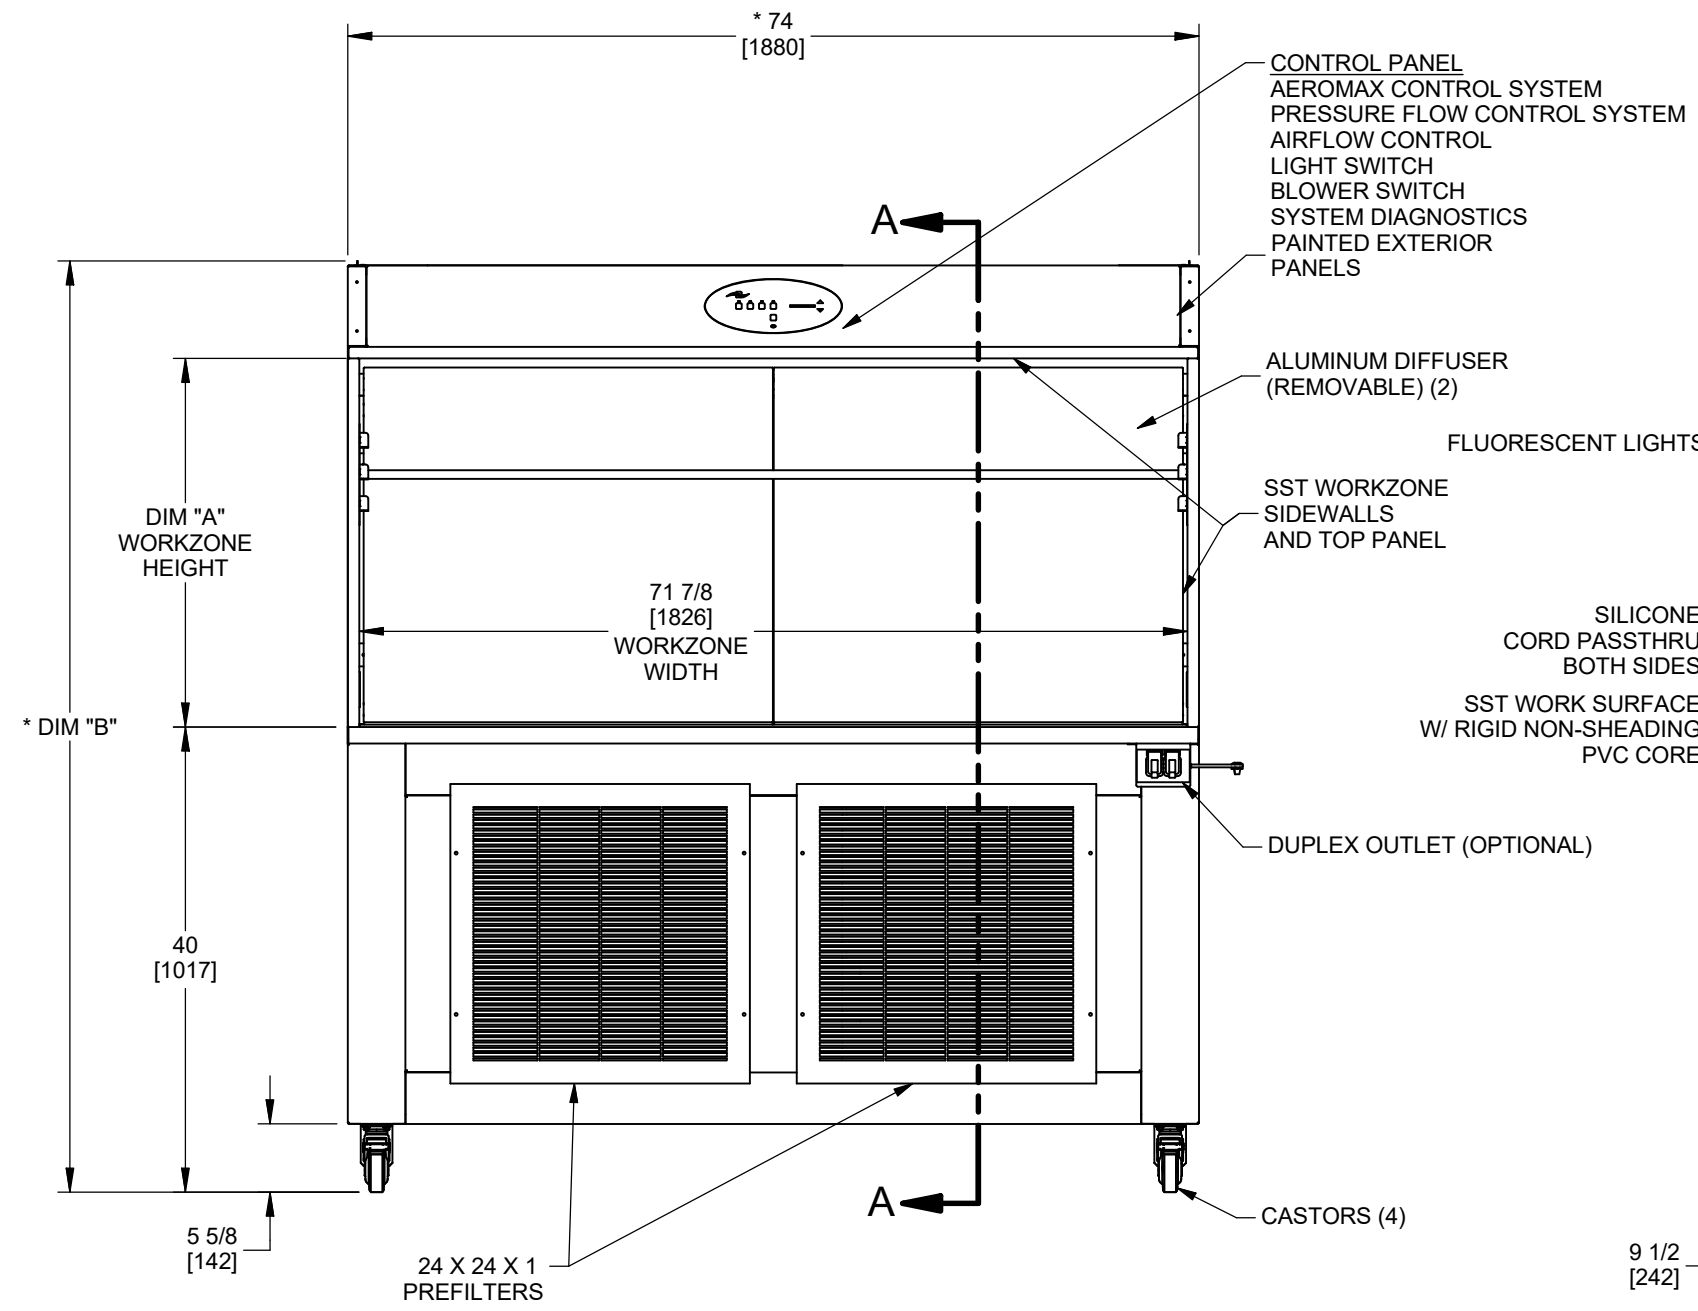

REV	ECO	DESCRIPTION	DATE	DFTM	CHKD
A	13949	RELEASED TO PRODUCTION	1/23/2019	TH	BK

MODEL DIMS			
MODEL	DIM "A"	DIM "B"	HEPA FILTER SIZE
NU-340-630	32 [813]	80 1/2 [2045]	70 [1778] X 30 [762] X 3 [76]

\* OVERALL DIMENSIONAL TOLERANCE ±1/4" [6.35]  
ALL OTHER DIMENSIONS ±1/8" [3.17]

TITLE NU-340-600 HORIZONTAL AIRFLOW CONSOLE W/ CASTORS			
DFTM TH	DATE 1/23/2019	CHKD BK	SHEET 1 OF 1
DRAWING NUMBER BCD-20630		A	

SECTION A-A

INCH  
MILLIMETER