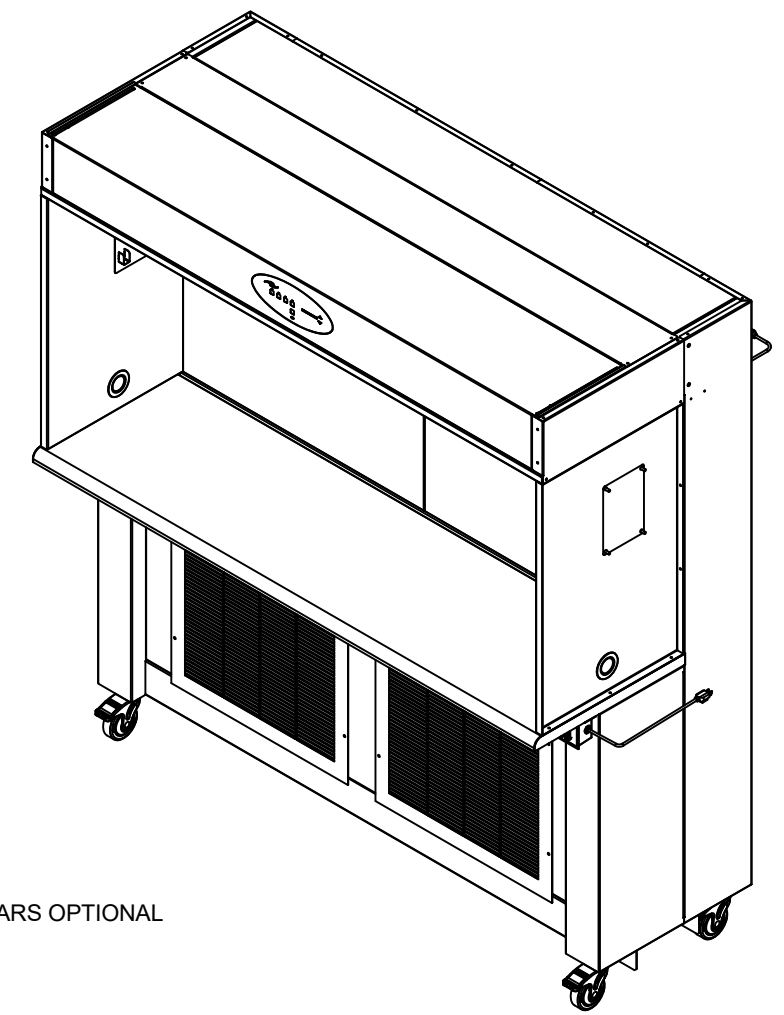

REV	ECO	DESCRIPTION	DATE	DFTM	CHKD
A	13949	RELEASED TO PRODUCTION	1/23/2019	TH	BK

MODEL DIMS			
MODEL	DIM "A"	DIM "B"	HEPA FILTER SIZE
NU-340-630	32 [813]	80 1/2 [2045]	70 [1778] X 30 [762] X 3 [76]

\* OVERALL DIMENSIONAL TOLERANCE ±1/4" [6.35]  
ALL OTHER DIMENSIONS ±1/8" [3.17]

TITLE NU-340-600 HORIZONTAL AIRFLOW CONSOLE W/ CASTORS			
DFTM TH	DATE 1/23/2019	CHKD BK	SHEET 1 OF 1
DRAWING NUMBER BCD-20630		A	

SECTION A-A

INCH  
MILLIMETER