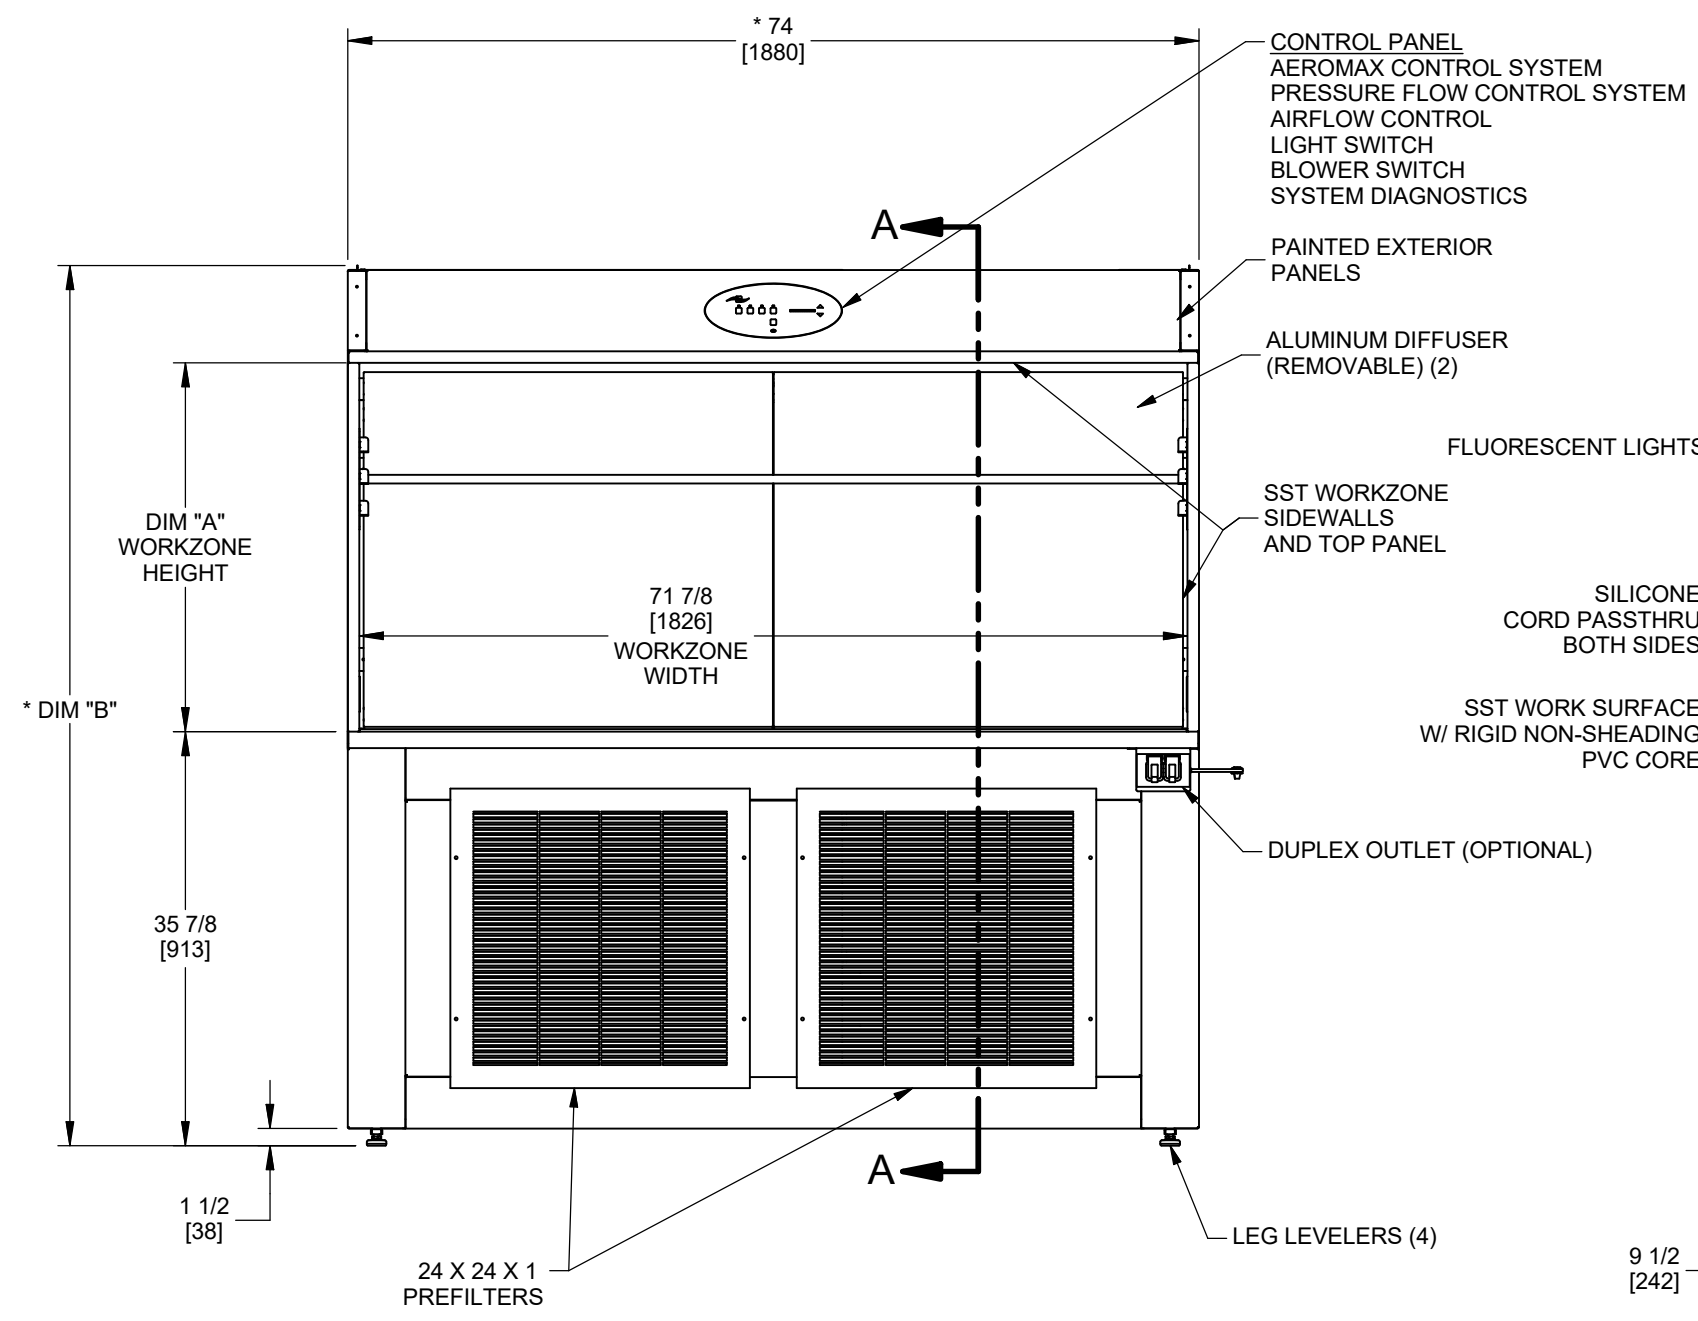

REV	ECO	DESCRIPTION	DATE	DFTM	CHKD
E	13949	CORRECTED OVERALL HEIGHT DIMENSION	1/23/2019	TH	BK

MODEL DIMS			
MODEL	DIM "A"	DIM "B"	HEPA FILTER SIZE
NU-340-630	32 [813]	76 3/8 [1940]	70 [1778] X 30 [762] X 3 [76]

* OVERALL DIMENSIONAL TOLERANCE ±1/4" [6.35]
ALL OTHER DIMENSIONS ±1/8" [3.17]

TITLE NU-340-600 HORIZONTAL AIRFLOW CONSOLE					
DFTM LS	DATE 2/8/2018	CHKD BP	SHEET 1	OF 1	
DRAWING NUMBER BCD-19667			E		

SECTION A-A

INCH
MILLIMETER