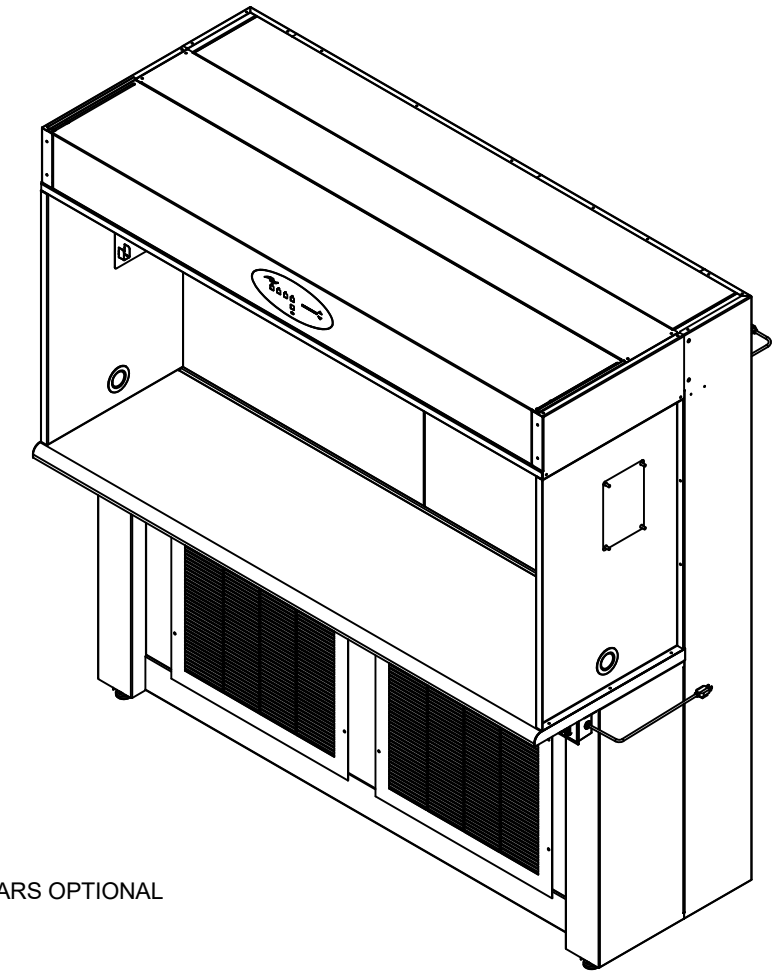

REV	ECO	DESCRIPTION	DATE	DFTM	CHKD
E	13949	CORRECTED OVERALL HEIGHT DIMENSION	1/23/2019	TH	BK

MODEL DIMS			
MODEL	DIM "A"	DIM "B"	HEPA FILTER SIZE
NU-340-630	32 [813]	76 3/8 [1940]	70 [1778] X 30 [762] X 3 [76]

* OVERALL DIMENSIONAL TOLERANCE ±1/4" [6.35]
ALL OTHER DIMENSIONS ±1/8" [3.17]

TITLE NU-340-600 HORIZONTAL AIRFLOW CONSOLE					
DFTM LS	DATE 2/8/2018	CHKD BP	SHEET 1	OF 1	
DRAWING NUMBER BCD-19667			E		