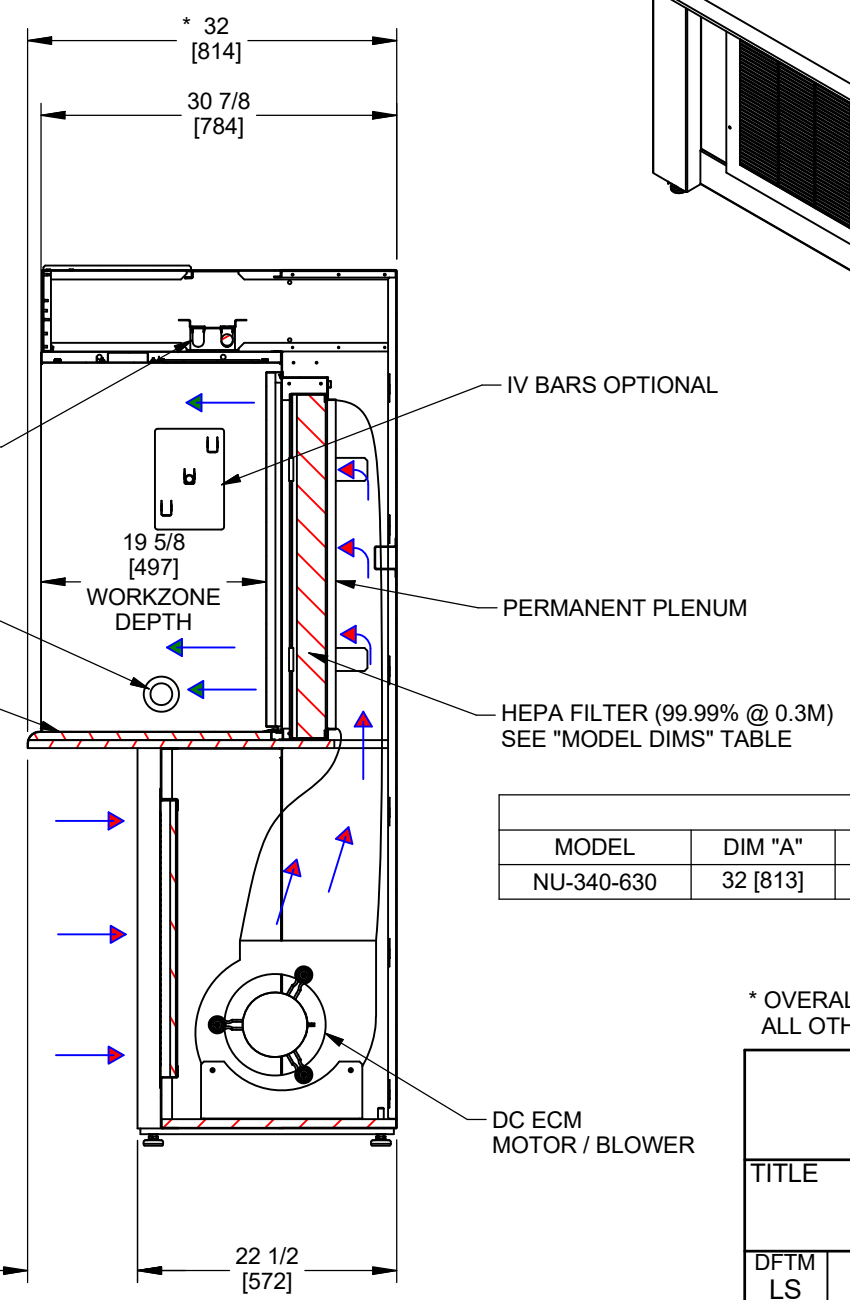

REV	ECO	DESCRIPTION	DATE	DFTM	CHKD
E	13949	CORRECTED OVERALL HEIGHT DIMENSION	1/23/2019	TH	BK

MODEL DIMS			
MODEL	DIM "A"	DIM "B"	HEPA FILTER SIZE
NU-340-630	32 [813]	76 3/8 [1940]	70 [1778] X 30 [762] X 3 [76]

* OVERALL DIMENSIONAL TOLERANCE ±1/4" [6.35]
ALL OTHER DIMENSIONS ±1/8" [3.17]

TITLE NU-340-600 HORIZONTAL AIRFLOW CONSOLE					
DFTM LS	DATE 2/8/2018	CHKD BP	SHEET 1	OF 1	
DRAWING NUMBER BCD-19667			E		

SECTION A-A

INCH
MILLIMETER