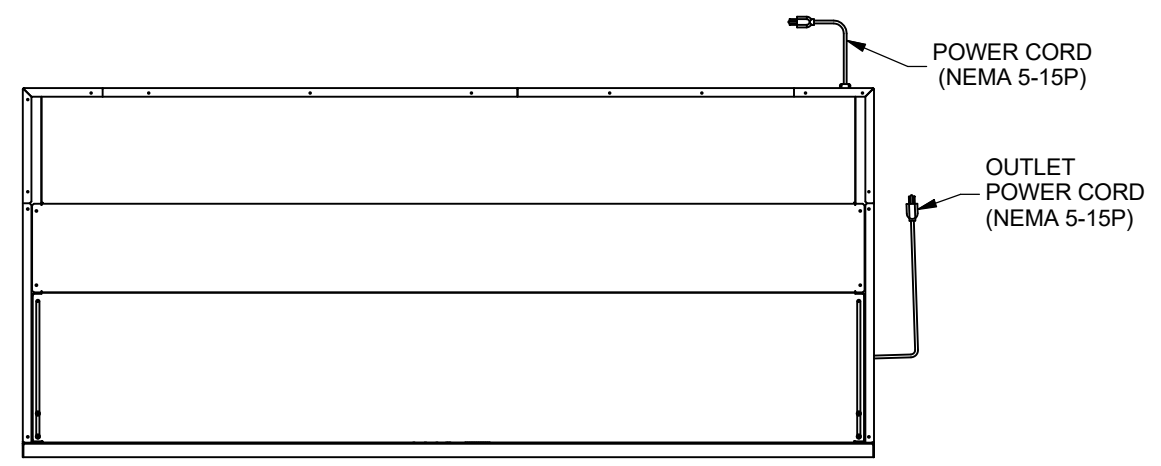

REV	ECO	DESCRIPTION	DATE	DFTM	CHKD
E	13949	CORRECTED OVERALL HEIGHT DIMENSION	1/23/2019	TH	BK

MODEL DIMS			
MODEL	DIM "A"	DIM "B"	HEPA FILTER SIZE
NU-340-630	32 [813]	76 3/8 [1940]	70 [1778] X 30 [762] X 3 [76]

* OVERALL DIMENSIONAL TOLERANCE ±1/4" [6.35]
ALL OTHER DIMENSIONS ±1/8" [3.17]

TITLE NU-340-600 HORIZONTAL AIRFLOW CONSOLE					
DFTM LS	DATE 2/8/2018	CHKD BP	SHEET 1	OF 1	
DRAWING NUMBER BCD-19667			E		

SECTION A-A

INCH
MILLIMETER