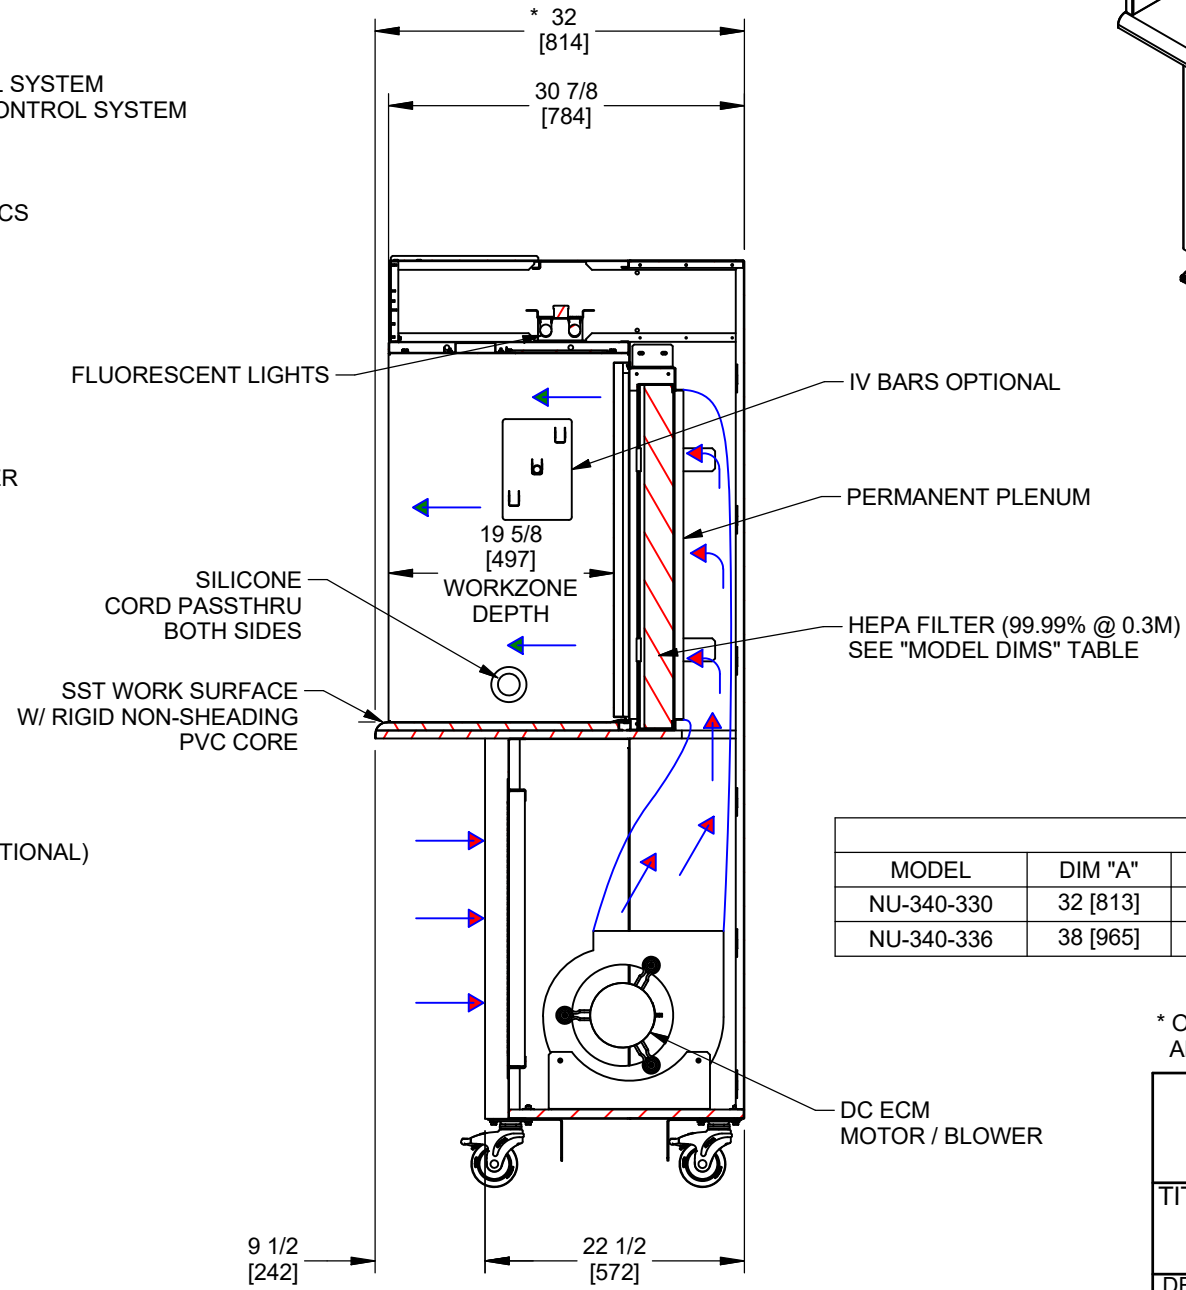

REV	ECO	DESCRIPTION	DATE	DFTM	CHKD
A	13949	RELEASED TO PRODUCTION	1/23/2019	TH	BK

MODEL DIMS			
MODEL	DIM "A"	DIM "B"	HEPA FILTER SIZE
NU-340-330	32 [813]	80 1/2 [2045]	34 [864] X 30 [762] X 3 [76]
NU-340-336	38 [965]	86 1/2 [2197]	34 [864] X 36 [914] X 3 [76]

* OVERALL DIMENSIONAL TOLERANCE ±1/4" [6.35]
ALL OTHER DIMENSIONS ±1/8" [3.17]

TITLE: NU-340-300 HORIZONTAL AIRFLOW CONSOLE W/ CASTORS

DFTM TH	DATE	CHKD BK	SHEET 1 OF 1
	1/23/2019		

DRAWING NUMBER: BCD-20627

A

SECTION A-A

INCH
MILLIMETER