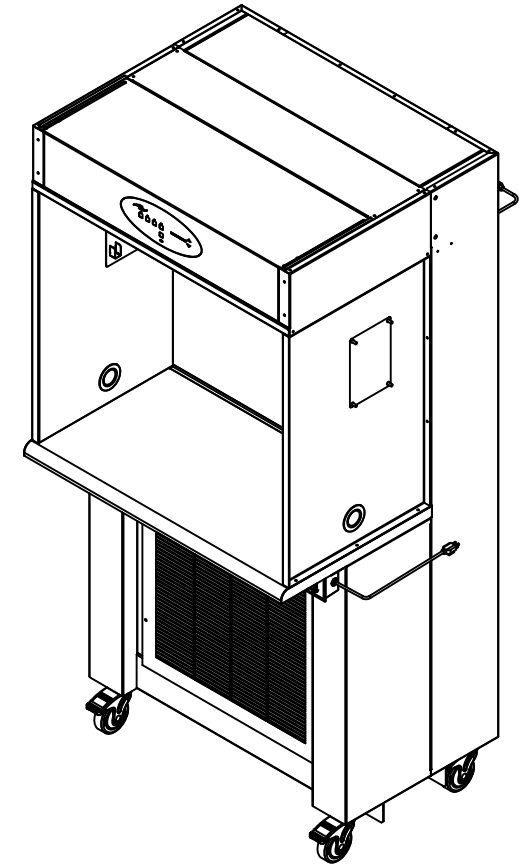

REV	ECO	DESCRIPTION	DATE	DFTM	CHKD
A	13949	RELEASED TO PRODUCTION	1/23/2019	TH	BK

MODEL DIMS			
MODEL	DIM "A"	DIM "B"	HEPA FILTER SIZE
NU-340-330	32 [813]	80 1/2 [2045]	34 [864] X 30 [762] X 3 [76]
NU-340-336	38 [965]	86 1/2 [2197]	34 [864] X 36 [914] X 3 [76]

* OVERALL DIMENSIONAL TOLERANCE ±1/4" [6.35]
ALL OTHER DIMENSIONS ±1/8" [3.17]

TITLE: NU-340-300 HORIZONTAL AIRFLOW CONSOLE W/ CASTORS

DFTM TH	DATE	CHKD BK	SHEET 1 OF 1
	1/23/2019		

DRAWING NUMBER: BCD-20627