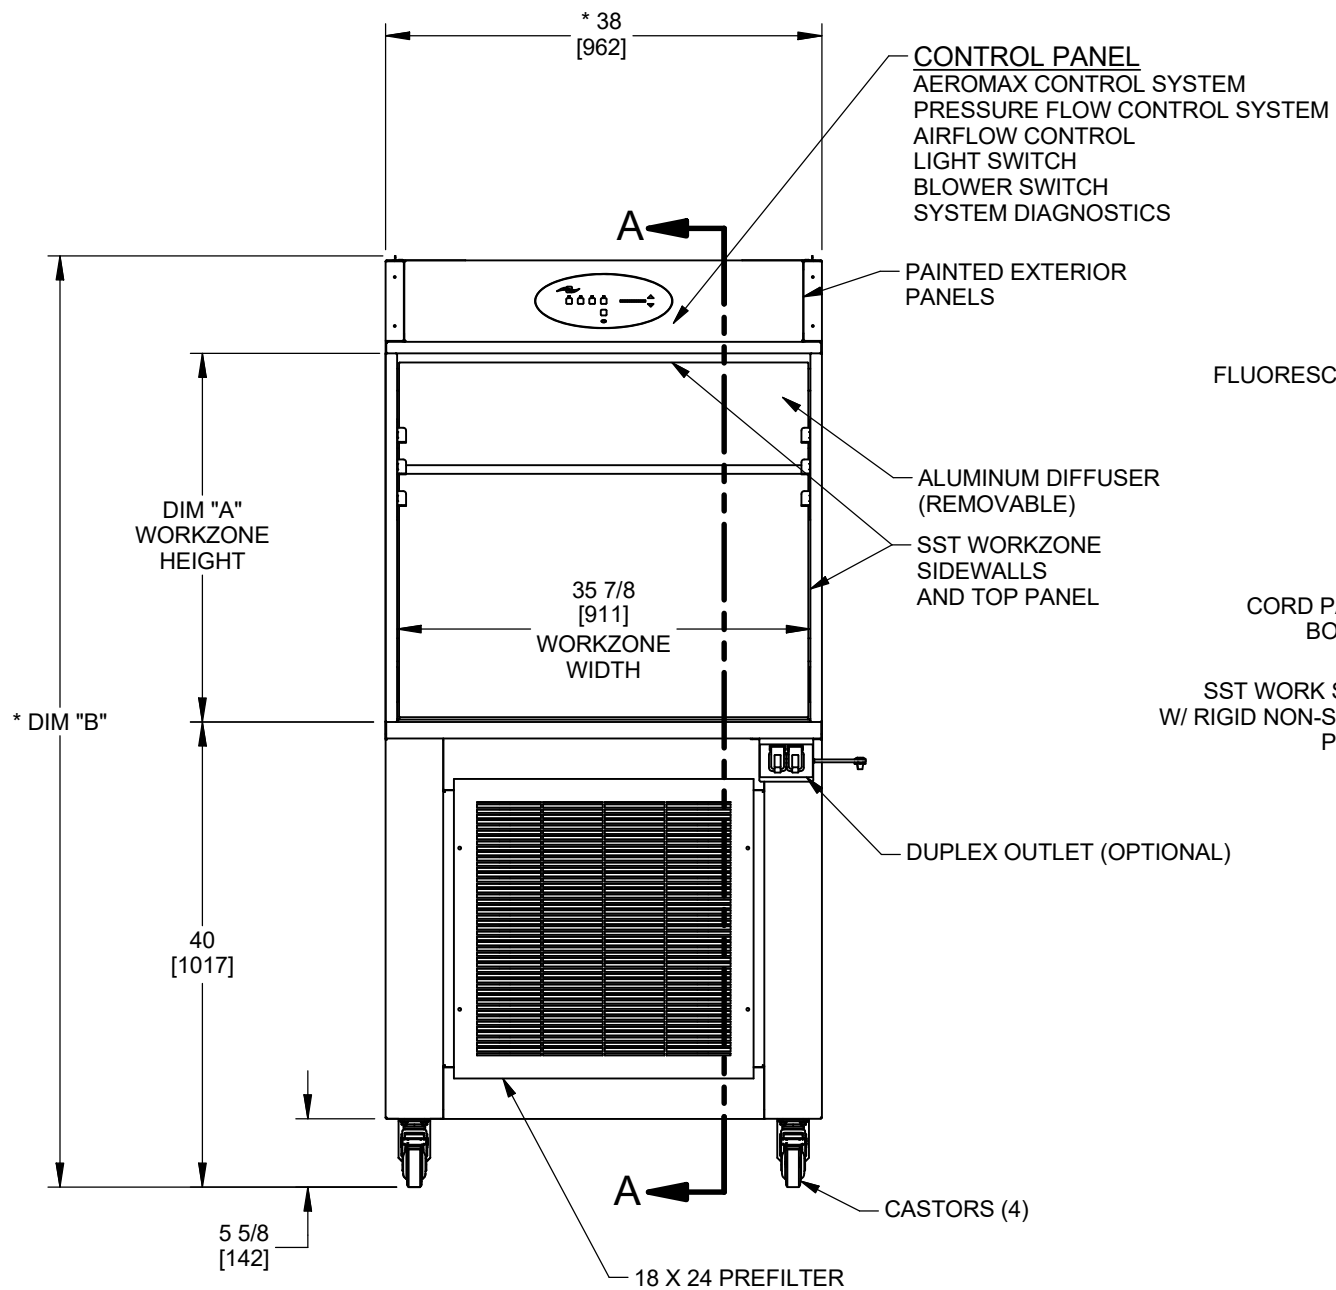

REV	ECO	DESCRIPTION	DATE	DFTM	CHKD
A	13949	RELEASED TO PRODUCTION	1/23/2019	TH	BK

MODEL DIMS			
MODEL	DIM "A"	DIM "B"	HEPA FILTER SIZE
NU-340-330	32 [813]	80 1/2 [2045]	34 [864] X 30 [762] X 3 [76]
NU-340-336	38 [965]	86 1/2 [2197]	34 [864] X 36 [914] X 3 [76]

* OVERALL DIMENSIONAL TOLERANCE ±1/4" [6.35]
ALL OTHER DIMENSIONS ±1/8" [3.17]

TITLE: NU-340-300 HORIZONTAL AIRFLOW CONSOLE W/ CASTORS

DFTM TH	DATE	CHKD BK	SHEET 1 OF 1
	1/23/2019		

DRAWING NUMBER: BCD-20627

A

SECTION A-A

INCH
MILLIMETER