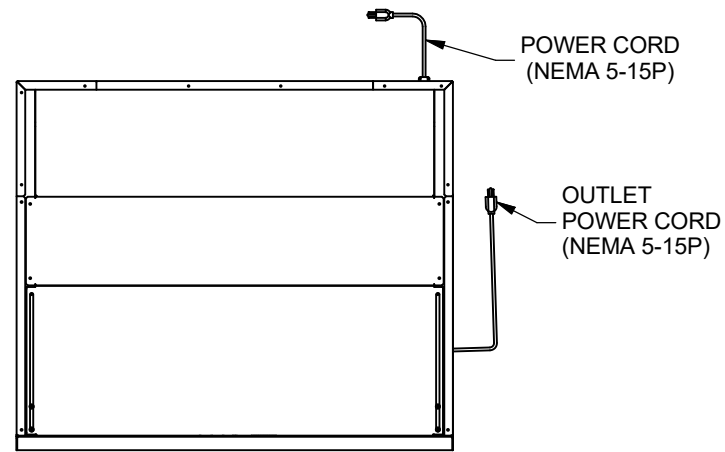

REV	ECO	DESCRIPTION	DATE	DFTM	CHKD
A	13949	RELEASED TO PRODUCTION	1/23/2019	TH	BK

MODEL DIMS			
MODEL	DIM "A"	DIM "B"	HEPA FILTER SIZE
NU-340-330	32 [813]	80 1/2 [2045]	34 [864] X 30 [762] X 3 [76]
NU-340-336	38 [965]	86 1/2 [2197]	34 [864] X 36 [914] X 3 [76]

* OVERALL DIMENSIONAL TOLERANCE ±1/4" [6.35]
ALL OTHER DIMENSIONS ±1/8" [3.17]

TITLE: NU-340-300 HORIZONTAL AIRFLOW CONSOLE W/ CASTORS

DFTM TH	DATE	CHKD BK	SHEET 1 OF 1
	1/23/2019		

DRAWING NUMBER: BCD-20627

A

SECTION A-A

INCH
MILLIMETER