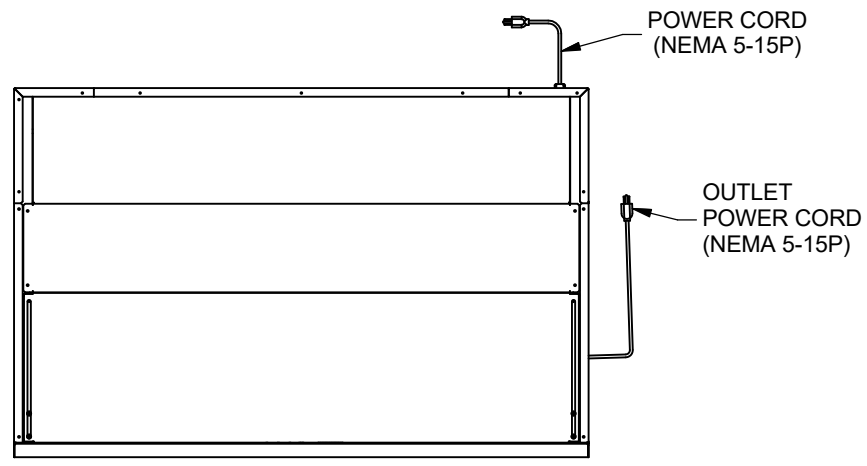

REV	ECO	DESCRIPTION	DATE	DFTM	CHKD
D	13949	CORRECTED OVERALL HEIGHT DIMENSIONS	1/23/2019	TH	BK

MODEL DIMS			
MODEL	DIM "A"	DIM "B"	HEPA FILTER SIZE
NU-340-430	32 [813]	76 3/8 [1940]	46 [1168] X 30 [762] X 3 [76]
NU-340-436	38 [965]	82 3/8 [2092]	46 [1168] X 36 [914] X 3 [76]

* OVERALL DIMENSIONAL TOLERANCE ±1/4" [6.35]
ALL OTHER DIMENSIONS ±1/8" [3.17]

TITLE: NU-340-400 HORIZONTAL AIRFLOW CONSOLE

DFTM	DATE	CHKD	SHEET	OF
LS	3/14/2018	BP	1	1

DRAWING NUMBER: BCD-19803

D

INCH
MILLIMETER