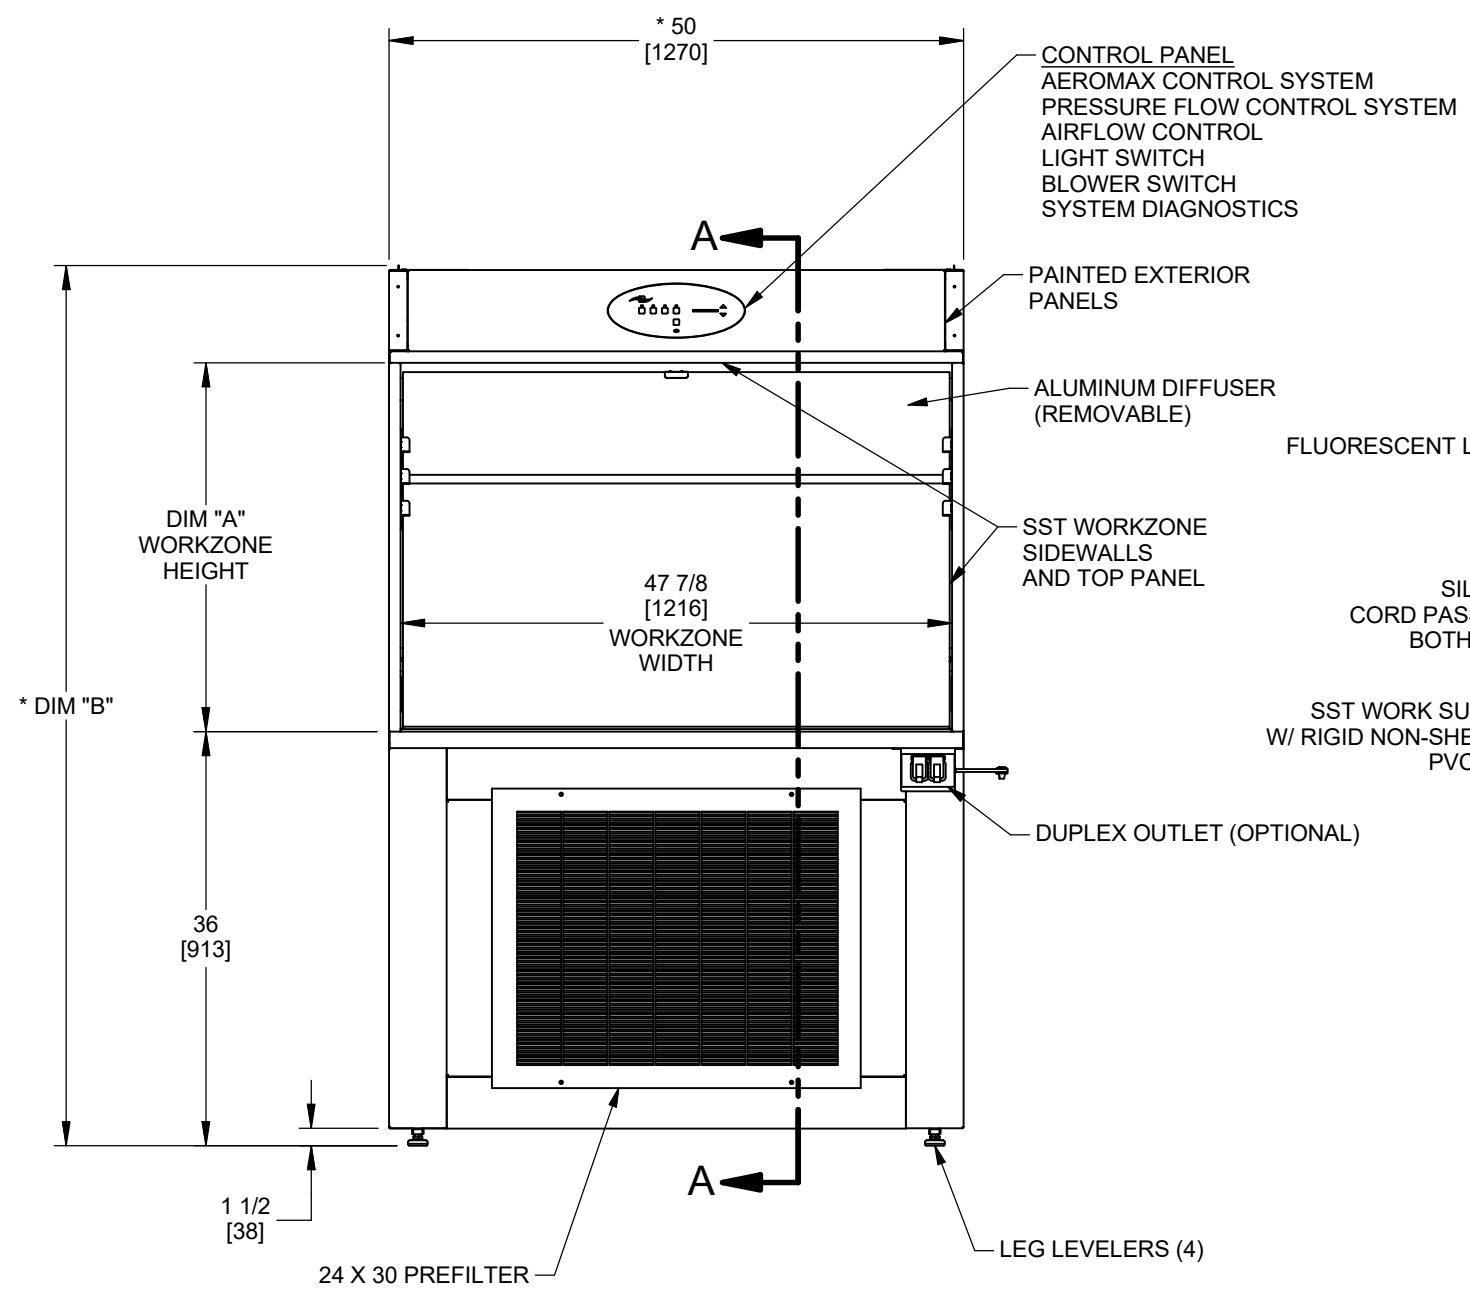

REV	ECO	DESCRIPTION	DATE	DFTM	CHKD
D	13949	CORRECTED OVERALL HEIGHT DIMENSIONS	1/23/2019	TH	BK

MODEL DIMS			
MODEL	DIM "A"	DIM "B"	HEPA FILTER SIZE
NU-340-430	32 [813]	76 3/8 [1940]	46 [1168] X 30 [762] X 3 [76]
NU-340-436	38 [965]	82 3/8 [2092]	46 [1168] X 36 [914] X 3 [76]

* OVERALL DIMENSIONAL TOLERANCE ±1/4" [6.35]
ALL OTHER DIMENSIONS ±1/8" [3.17]

TITLE: NU-340-400 HORIZONTAL AIRFLOW CONSOLE

DFTM	DATE	CHKD	SHEET	OF
LS	3/14/2018	BP	1	1

DRAWING NUMBER: BCD-19803

D

INCH
MILLIMETER