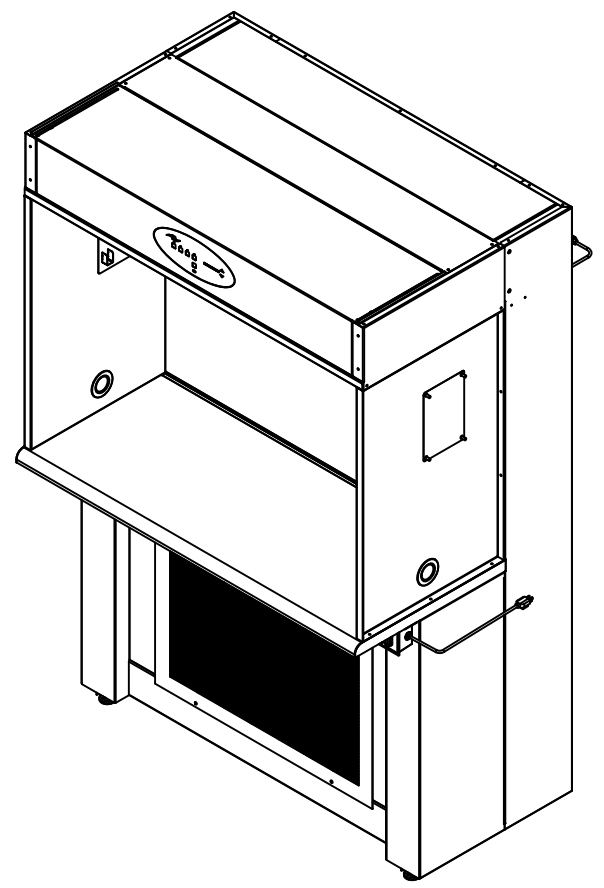

REV	ECO	DESCRIPTION	DATE	DFTM	CHKD
D	13949	CORRECTED OVERALL HEIGHT DIMENSIONS	1/23/2019	TH	BK

MODEL DIMS			
MODEL	DIM "A"	DIM "B"	HEPA FILTER SIZE
NU-340-430	32 [813]	76 3/8 [1940]	46 [1168] X 30 [762] X 3 [76]
NU-340-436	38 [965]	82 3/8 [2092]	46 [1168] X 36 [914] X 3 [76]

* OVERALL DIMENSIONAL TOLERANCE ±1/4" [6.35]
ALL OTHER DIMENSIONS ±1/8" [3.17]

TITLE: NU-340-400 HORIZONTAL AIRFLOW CONSOLE

DFTM	DATE	CHKD	SHEET	OF
LS	3/14/2018	BP	1	1

DRAWING NUMBER: BCD-19803

D

INCH
MILLIMETER