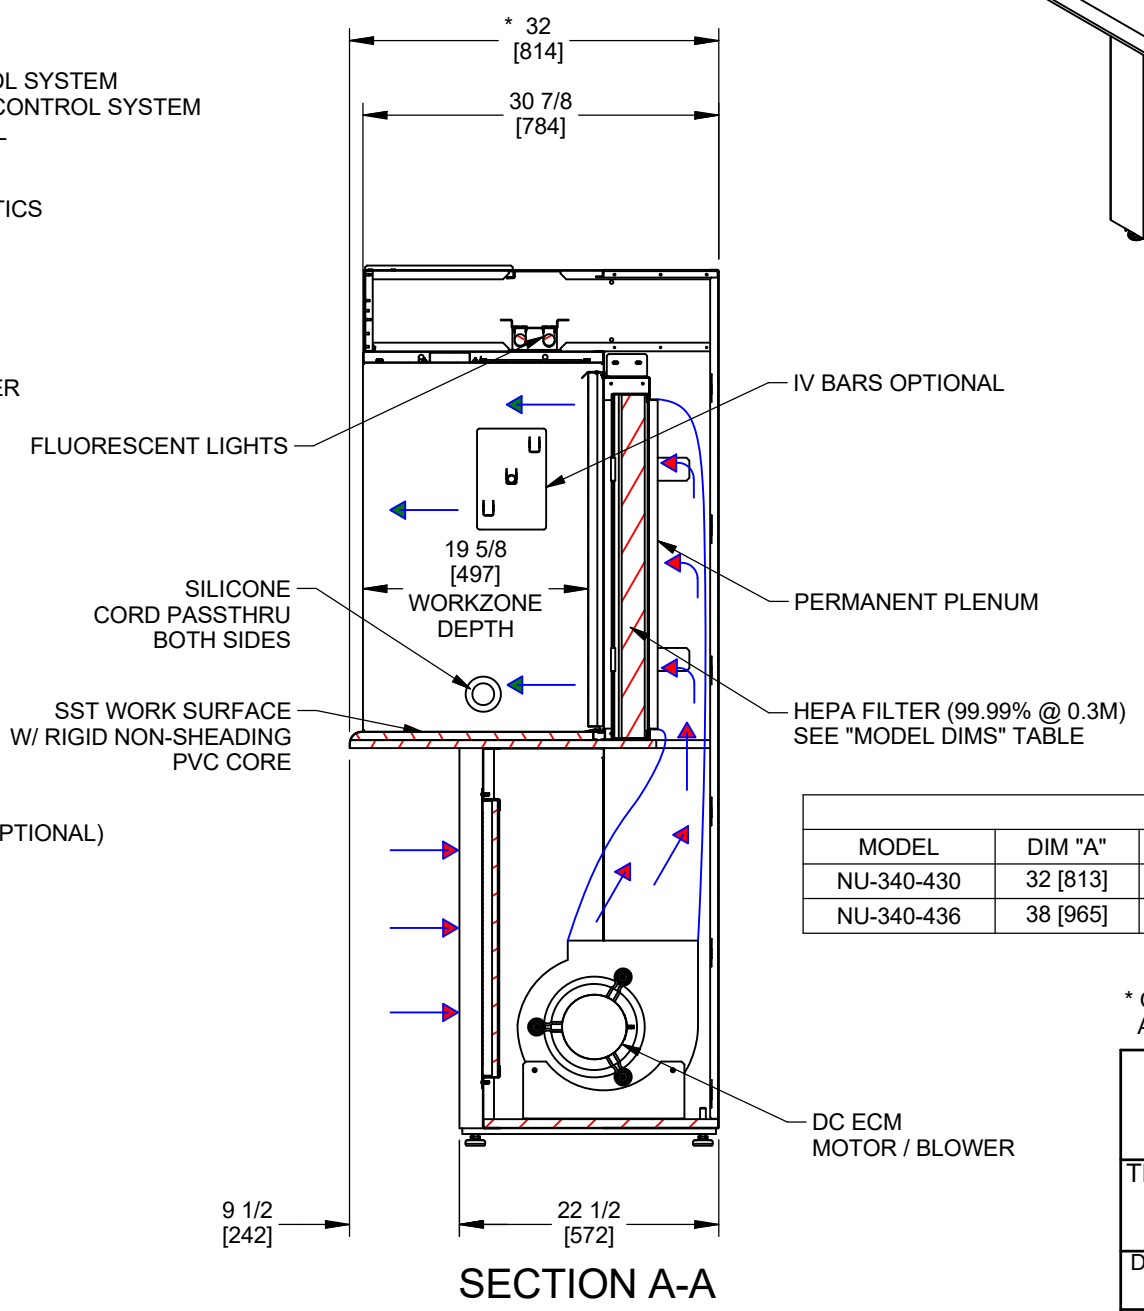

REV	ECO	DESCRIPTION	DATE	DFTM	CHKD
D	13949	CORRECTED OVERALL HEIGHT DIMENSIONS	1/23/2019	TH	BK

MODEL DIMS			
MODEL	DIM "A"	DIM "B"	HEPA FILTER SIZE
NU-340-430	32 [813]	76 3/8 [1940]	46 [1168] X 30 [762] X 3 [76]
NU-340-436	38 [965]	82 3/8 [2092]	46 [1168] X 36 [914] X 3 [76]

* OVERALL DIMENSIONAL TOLERANCE ±1/4" [6.35]
ALL OTHER DIMENSIONS ±1/8" [3.17]

TITLE: NU-340-400 HORIZONTAL AIRFLOW CONSOLE

DFTM	DATE	CHKD	SHEET	OF
LS	3/14/2018	BP	1	1

DRAWING NUMBER: BCD-19803

D

INCH
MILLIMETER