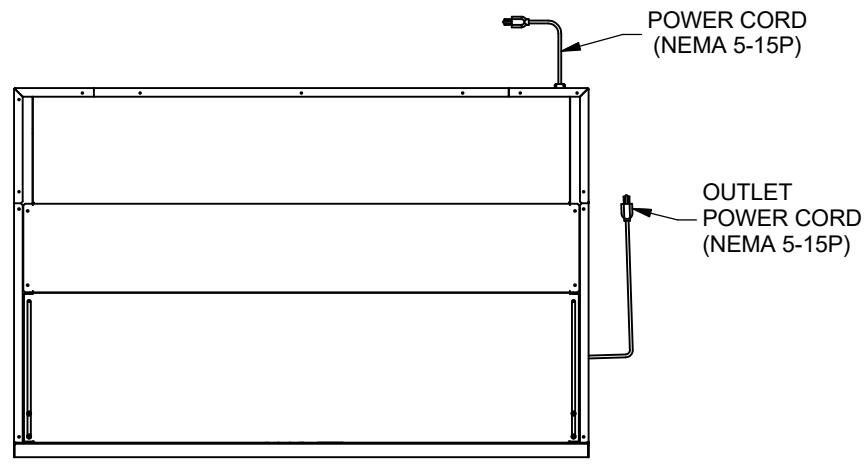

REV	ECO	DESCRIPTION	DATE	DFTM	CHKD
A	13949	RELEASED TO PRODUCTION	1/23/2019	TH	BK

MODEL DIMS			
MODEL	DIM "A"	DIM "B"	HEPA FILTER SIZE
NU-340-430	32 [813]	80 1/2 [2045]	46 [1168] X 30 [762] X 3 [76]
NU-340-436	38 [965]	86 1/2 [2197]	46 [1168] X 36 [914] X 3 [76]

\* OVERALL DIMENSIONAL TOLERANCE ±1/4" [6.35]  
ALL OTHER DIMENSIONS ±1/8" [3.17]

TITLE: NU-340-400 HORIZONTAL AIRFLOW CONSOLE W/ CASTORS

DFTM TH	DATE 1/23/2019	CHKD BK	SHEET 1 OF 1
DRAWING NUMBER		BCD-20628	
			A