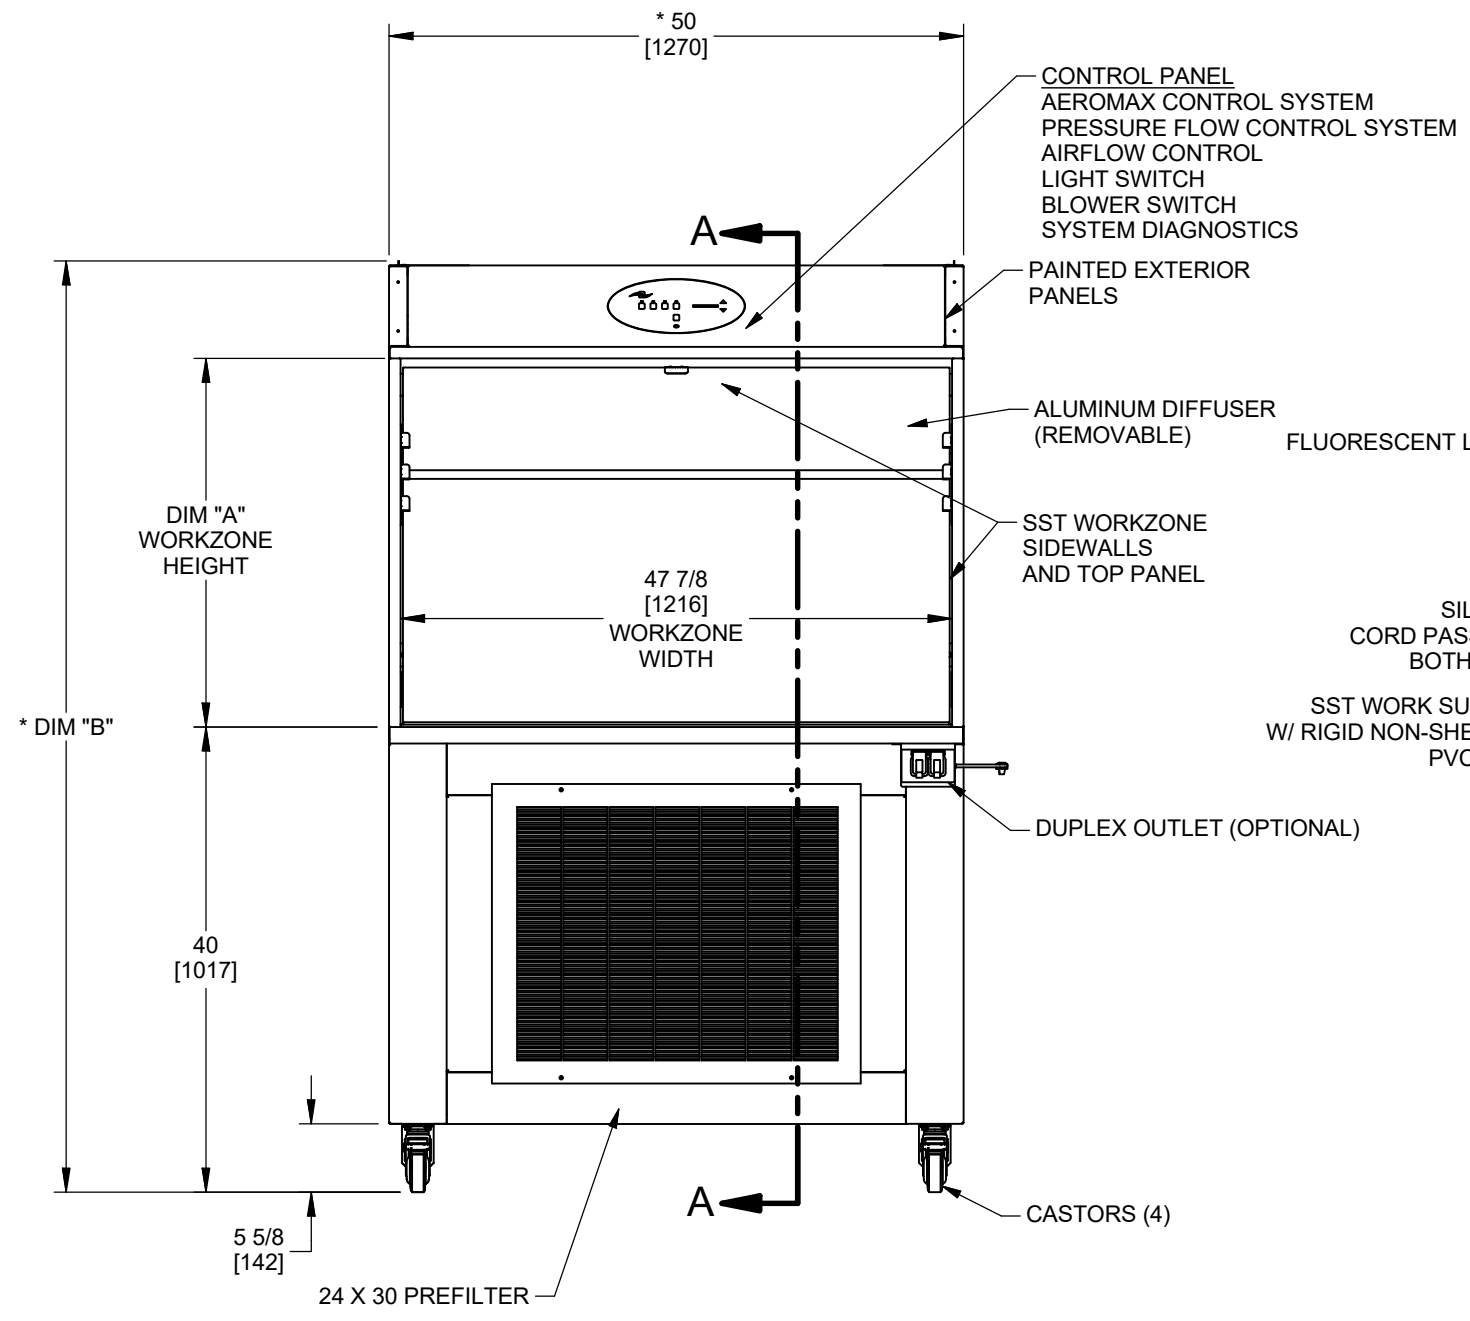

REV	ECO	DESCRIPTION	DATE	DFTM	CHKD
A	13949	RELEASED TO PRODUCTION	1/23/2019	TH	BK

MODEL DIMS			
MODEL	DIM "A"	DIM "B"	HEPA FILTER SIZE
NU-340-430	32 [813]	80 1/2 [2045]	46 [1168] X 30 [762] X 3 [76]
NU-340-436	38 [965]	86 1/2 [2197]	46 [1168] X 36 [914] X 3 [76]

\* OVERALL DIMENSIONAL TOLERANCE ±1/4" [6.35]  
ALL OTHER DIMENSIONS ±1/8" [3.17]

TITLE: NU-340-400 HORIZONTAL AIRFLOW CONSOLE W/ CASTORS

DFTM TH	DATE 1/23/2019	CHKD BK	SHEET 1 OF 1
DRAWING NUMBER		BCD-20628	
			A

INCH MILLIMETER