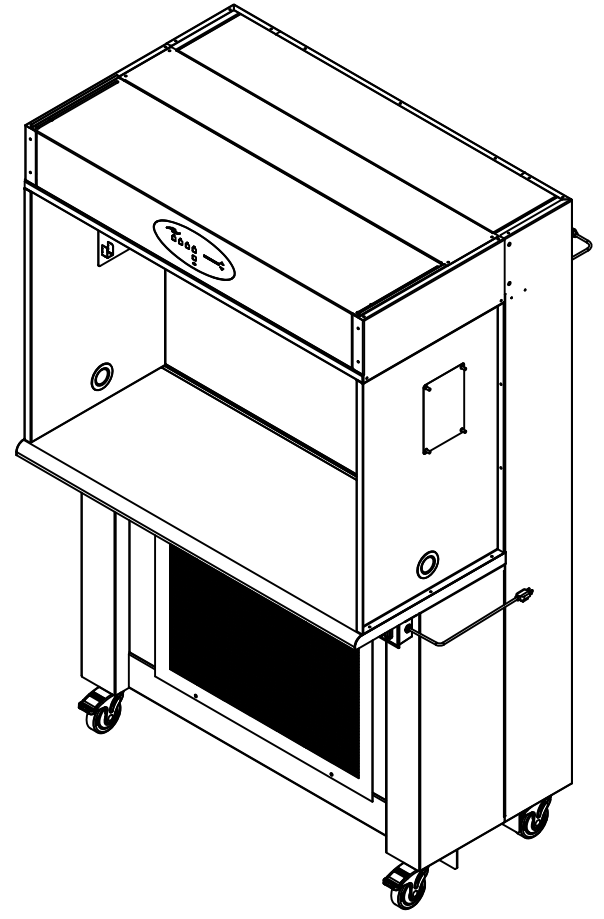

REV	ECO	DESCRIPTION	DATE	DFTM	CHKD
A	13949	RELEASED TO PRODUCTION	1/23/2019	TH	BK

MODEL DIMS			
MODEL	DIM "A"	DIM "B"	HEPA FILTER SIZE
NU-340-430	32 [813]	80 1/2 [2045]	46 [1168] X 30 [762] X 3 [76]
NU-340-436	38 [965]	86 1/2 [2197]	46 [1168] X 36 [914] X 3 [76]

\* OVERALL DIMENSIONAL TOLERANCE ±1/4" [6.35]  
ALL OTHER DIMENSIONS ±1/8" [3.17]

TITLE: NU-340-400 HORIZONTAL AIRFLOW CONSOLE W/ CASTORS

DFTM TH	DATE 1/23/2019	CHKD BK	SHEET 1 OF 1
DRAWING NUMBER		BCD-20628	
			A