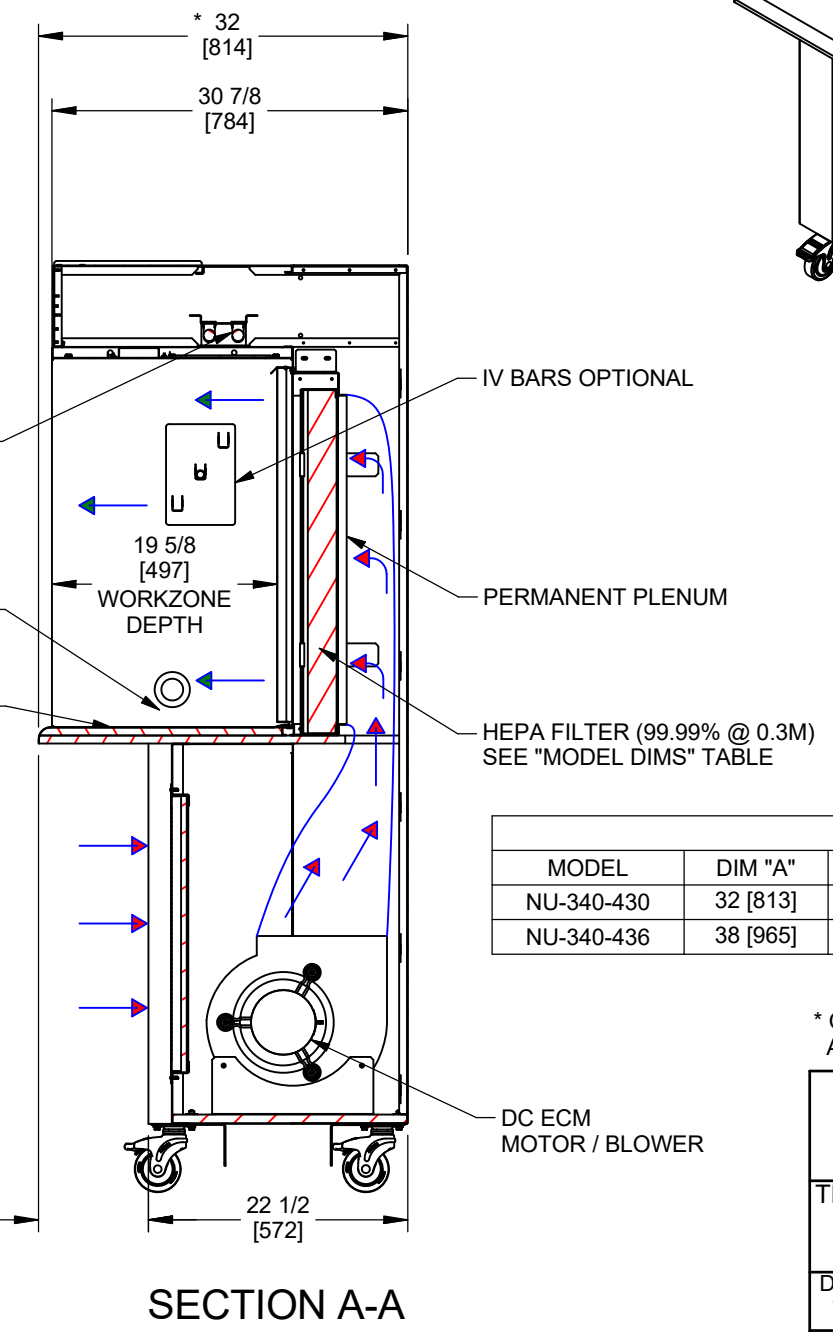

REV	ECO	DESCRIPTION	DATE	DFTM	CHKD
A	13949	RELEASED TO PRODUCTION	1/23/2019	TH	BK

MODEL DIMS			
MODEL	DIM "A"	DIM "B"	HEPA FILTER SIZE
NU-340-430	32 [813]	80 1/2 [2045]	46 [1168] X 30 [762] X 3 [76]
NU-340-436	38 [965]	86 1/2 [2197]	46 [1168] X 36 [914] X 3 [76]

\* OVERALL DIMENSIONAL TOLERANCE ±1/4" [6.35]  
ALL OTHER DIMENSIONS ±1/8" [3.17]

TITLE: NU-340-400 HORIZONTAL AIRFLOW CONSOLE W/ CASTORS

DFTM TH	DATE 1/23/2019	CHKD BK	SHEET 1 OF 1
DRAWING NUMBER		BCD-20628	
			A

INCH MILLIMETER