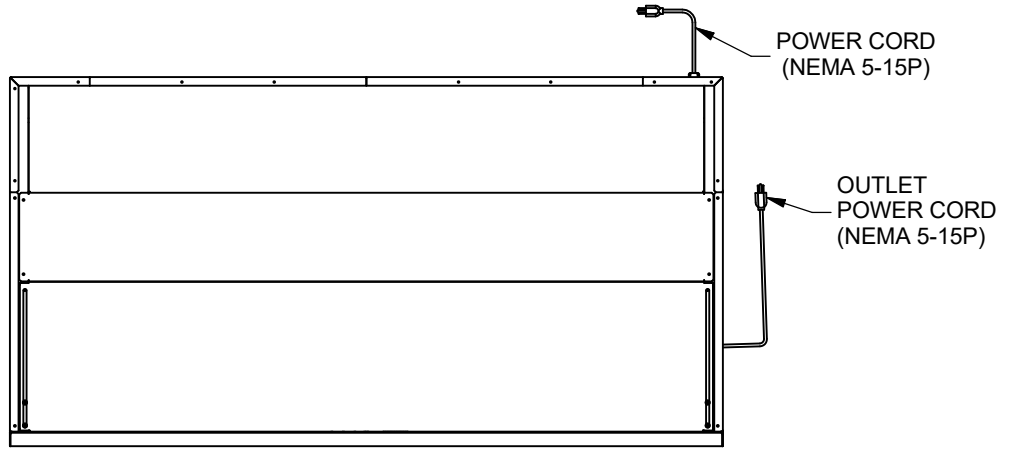

REV	ECO	DESCRIPTION	DATE	DFTM	CHKD
A	13949	RELEASED TO PRODUCTION	1/23/2019	TH	BK

MODEL DIMS			
MODEL	DIM "A"	DIM "B"	HEPA FILTER SIZE
NU-340-530	32 [813]	80 1/2 [2045]	58 [1473] X 30 [762] X 3 [76]
NU-340-536	38 [965]	86 1/2 [2197]	58 [1473] X 36 [914] X 3 [76]

* OVERALL DIMENSIONAL TOLERANCE ±1/4" [6.35]
ALL OTHER DIMENSIONS ±1/8" [3.17]

TITLE: NU-340-500 HORIZONTAL AIRFLOW CONSOLE W/ CASTORS

DFTM TH	DATE 1/23/2019	CHKD BK	SHEET 1 OF 1
DRAWING NUMBER		BCD-20629	

A

SECTION A-A

INCH MILLIMETER