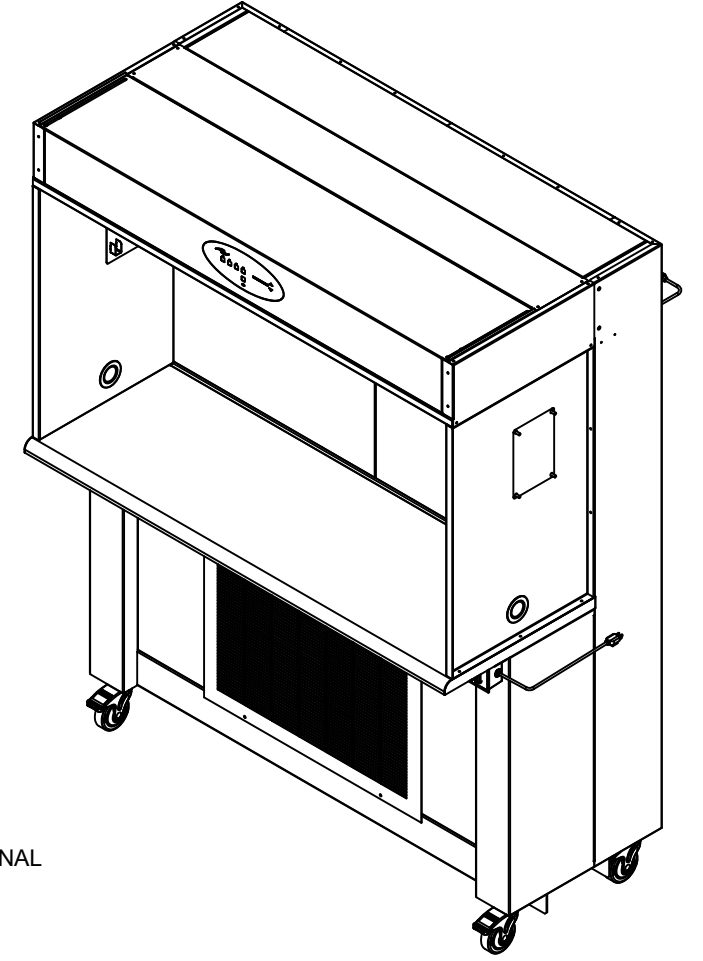

REV	ECO	DESCRIPTION	DATE	DFTM	CHKD
A	13949	RELEASED TO PRODUCTION	1/23/2019	TH	BK

MODEL DIMS			
MODEL	DIM "A"	DIM "B"	HEPA FILTER SIZE
NU-340-530	32 [813]	80 1/2 [2045]	58 [1473] X 30 [762] X 3 [76]
NU-340-536	38 [965]	86 1/2 [2197]	58 [1473] X 36 [914] X 3 [76]

* OVERALL DIMENSIONAL TOLERANCE ±1/4" [6.35]
ALL OTHER DIMENSIONS ±1/8" [3.17]

TITLE: NU-340-500 HORIZONTAL AIRFLOW CONSOLE W/ CASTORS

DFTM TH	DATE 1/23/2019	CHKD BK	SHEET 1 OF 1
DRAWING NUMBER		BCD-20629	