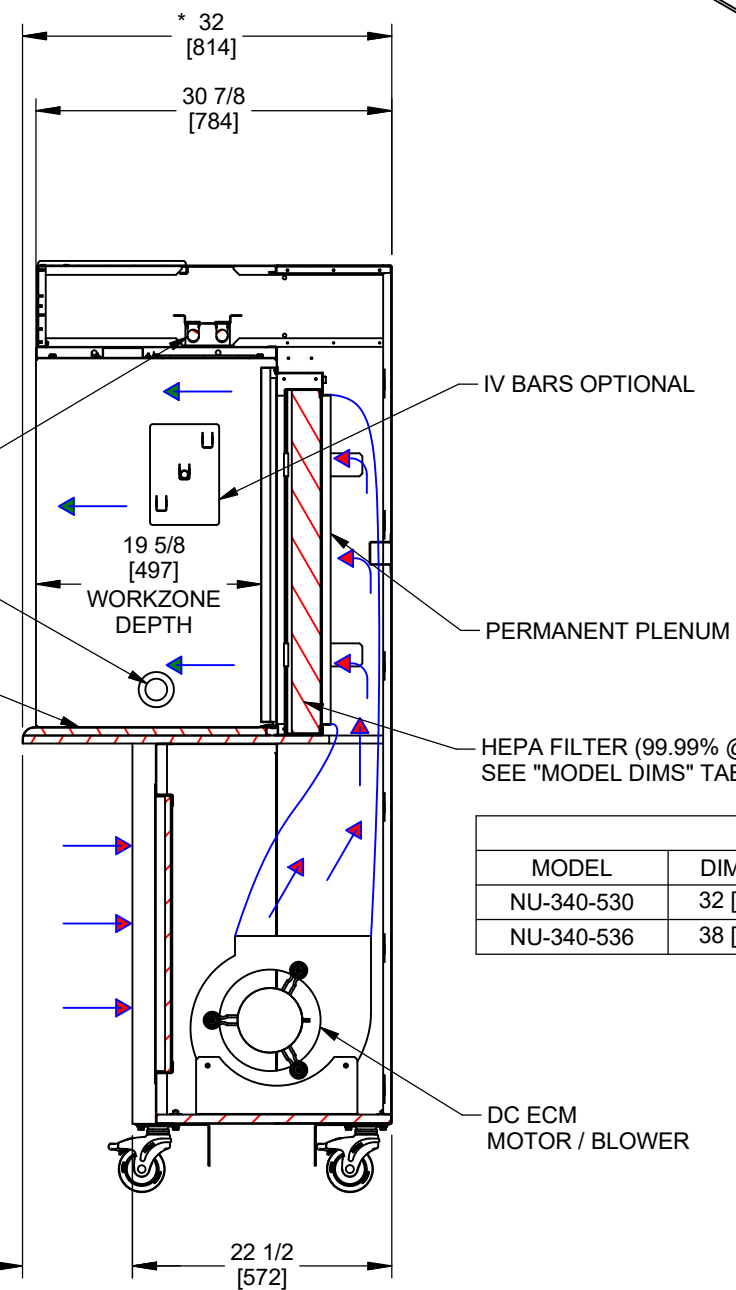

REV	ECO	DESCRIPTION	DATE	DFTM	CHKD
A	13949	RELEASED TO PRODUCTION	1/23/2019	TH	BK

MODEL DIMS			
MODEL	DIM "A"	DIM "B"	HEPA FILTER SIZE
NU-340-530	32 [813]	80 1/2 [2045]	58 [1473] X 30 [762] X 3 [76]
NU-340-536	38 [965]	86 1/2 [2197]	58 [1473] X 36 [914] X 3 [76]

* OVERALL DIMENSIONAL TOLERANCE ±1/4" [6.35]
ALL OTHER DIMENSIONS ±1/8" [3.17]

TITLE: NU-340-500 HORIZONTAL AIRFLOW CONSOLE W/ CASTORS

DFTM TH	DATE 1/23/2019	CHKD BK	SHEET 1 OF 1
DRAWING NUMBER		BCD-20629	

A

SECTION A-A

INCH MILLIMETER