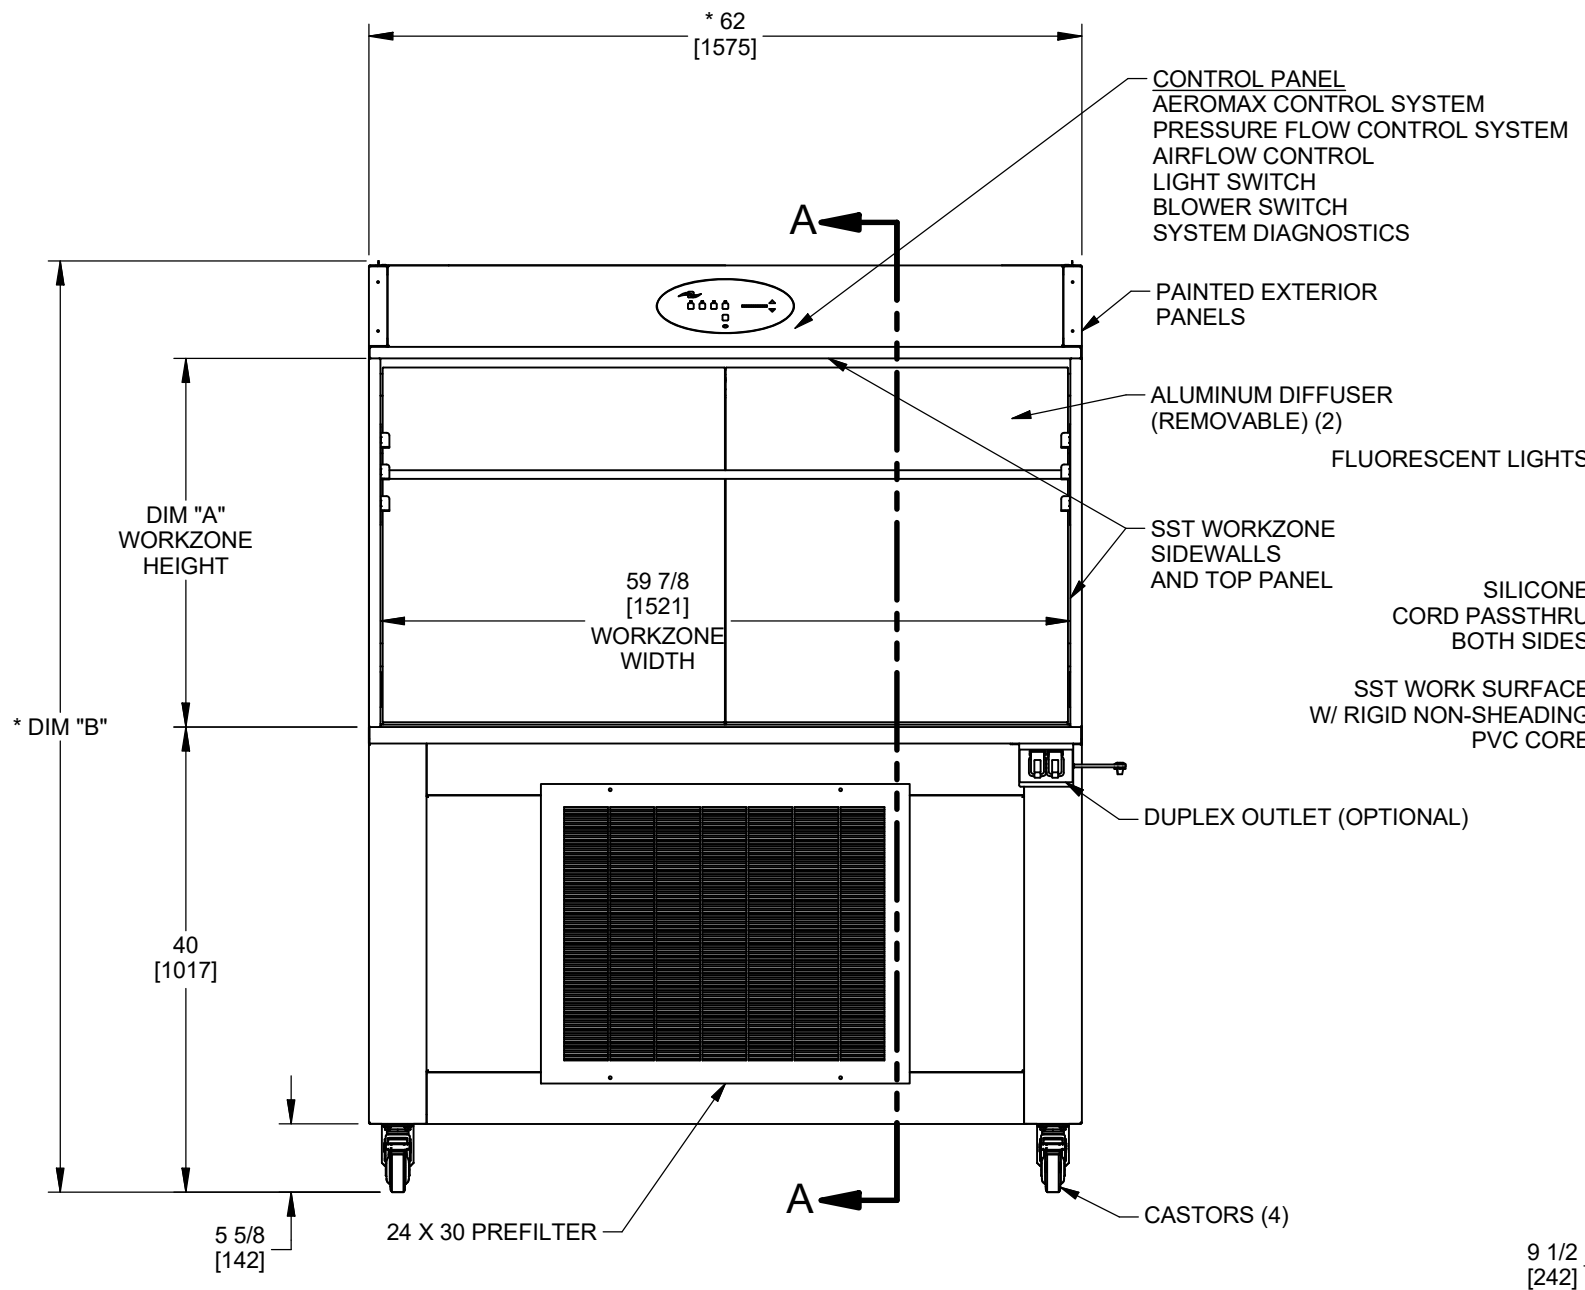

REV	ECO	DESCRIPTION	DATE	DFTM	CHKD
A	13949	RELEASED TO PRODUCTION	1/23/2019	TH	BK

MODEL DIMS			
MODEL	DIM "A"	DIM "B"	HEPA FILTER SIZE
NU-340-530	32 [813]	80 1/2 [2045]	58 [1473] X 30 [762] X 3 [76]
NU-340-536	38 [965]	86 1/2 [2197]	58 [1473] X 36 [914] X 3 [76]

* OVERALL DIMENSIONAL TOLERANCE ±1/4" [6.35]
ALL OTHER DIMENSIONS ±1/8" [3.17]

TITLE: NU-340-500 HORIZONTAL AIRFLOW CONSOLE W/ CASTORS

DFTM TH	DATE 1/23/2019	CHKD BK	SHEET 1 OF 1
DRAWING NUMBER		BCD-20629	

A

SECTION A-A

INCH MILLIMETER